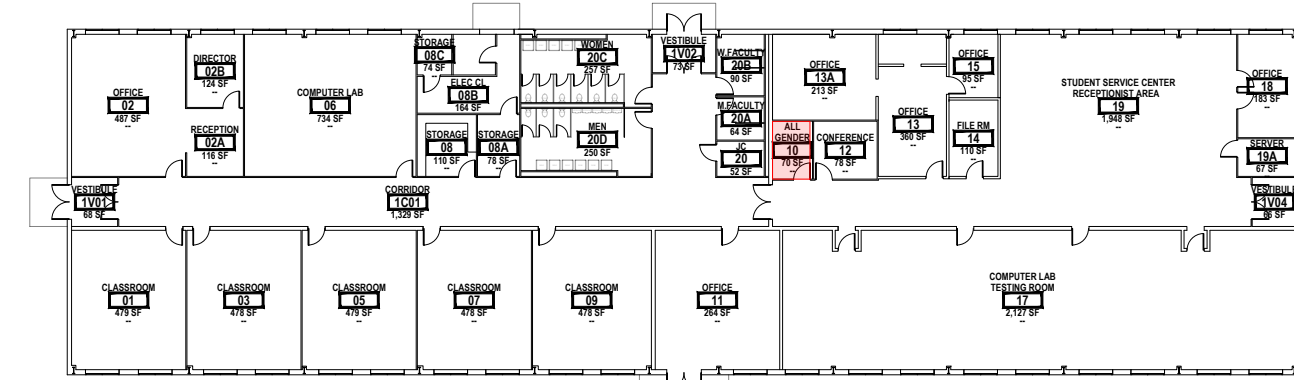

CAMPUS WIDE ALL GENDER RESTROOM LOCATIONS

A1 ADMINISTRATION 207 - 208
Scale: 1/32" = 1'

A2 ADMINISTRATION 303T
Scale: 1/32" = 1'

A3 ADMINISTRATION 404
Scale: 1/32" = 1'

G GYM 109H - 109K
Scale: 1/32" = 1'

L LIBRARY 414
Scale: 1/32" = 1'

M MEDICAL ARTS 348
Scale: 1/32" = 1'

S SCIENCE 138
Scale: 1/32" = 1'

SR SERVICE 113
Scale: 1/32" = 1'

T TECHNOLOGY 06
Scale: 1/32" = 1'

Y SERVICE 10
Scale: 1/32" = 1'

Z SERVICE 106 - 107
Scale: 1/32" = 1'