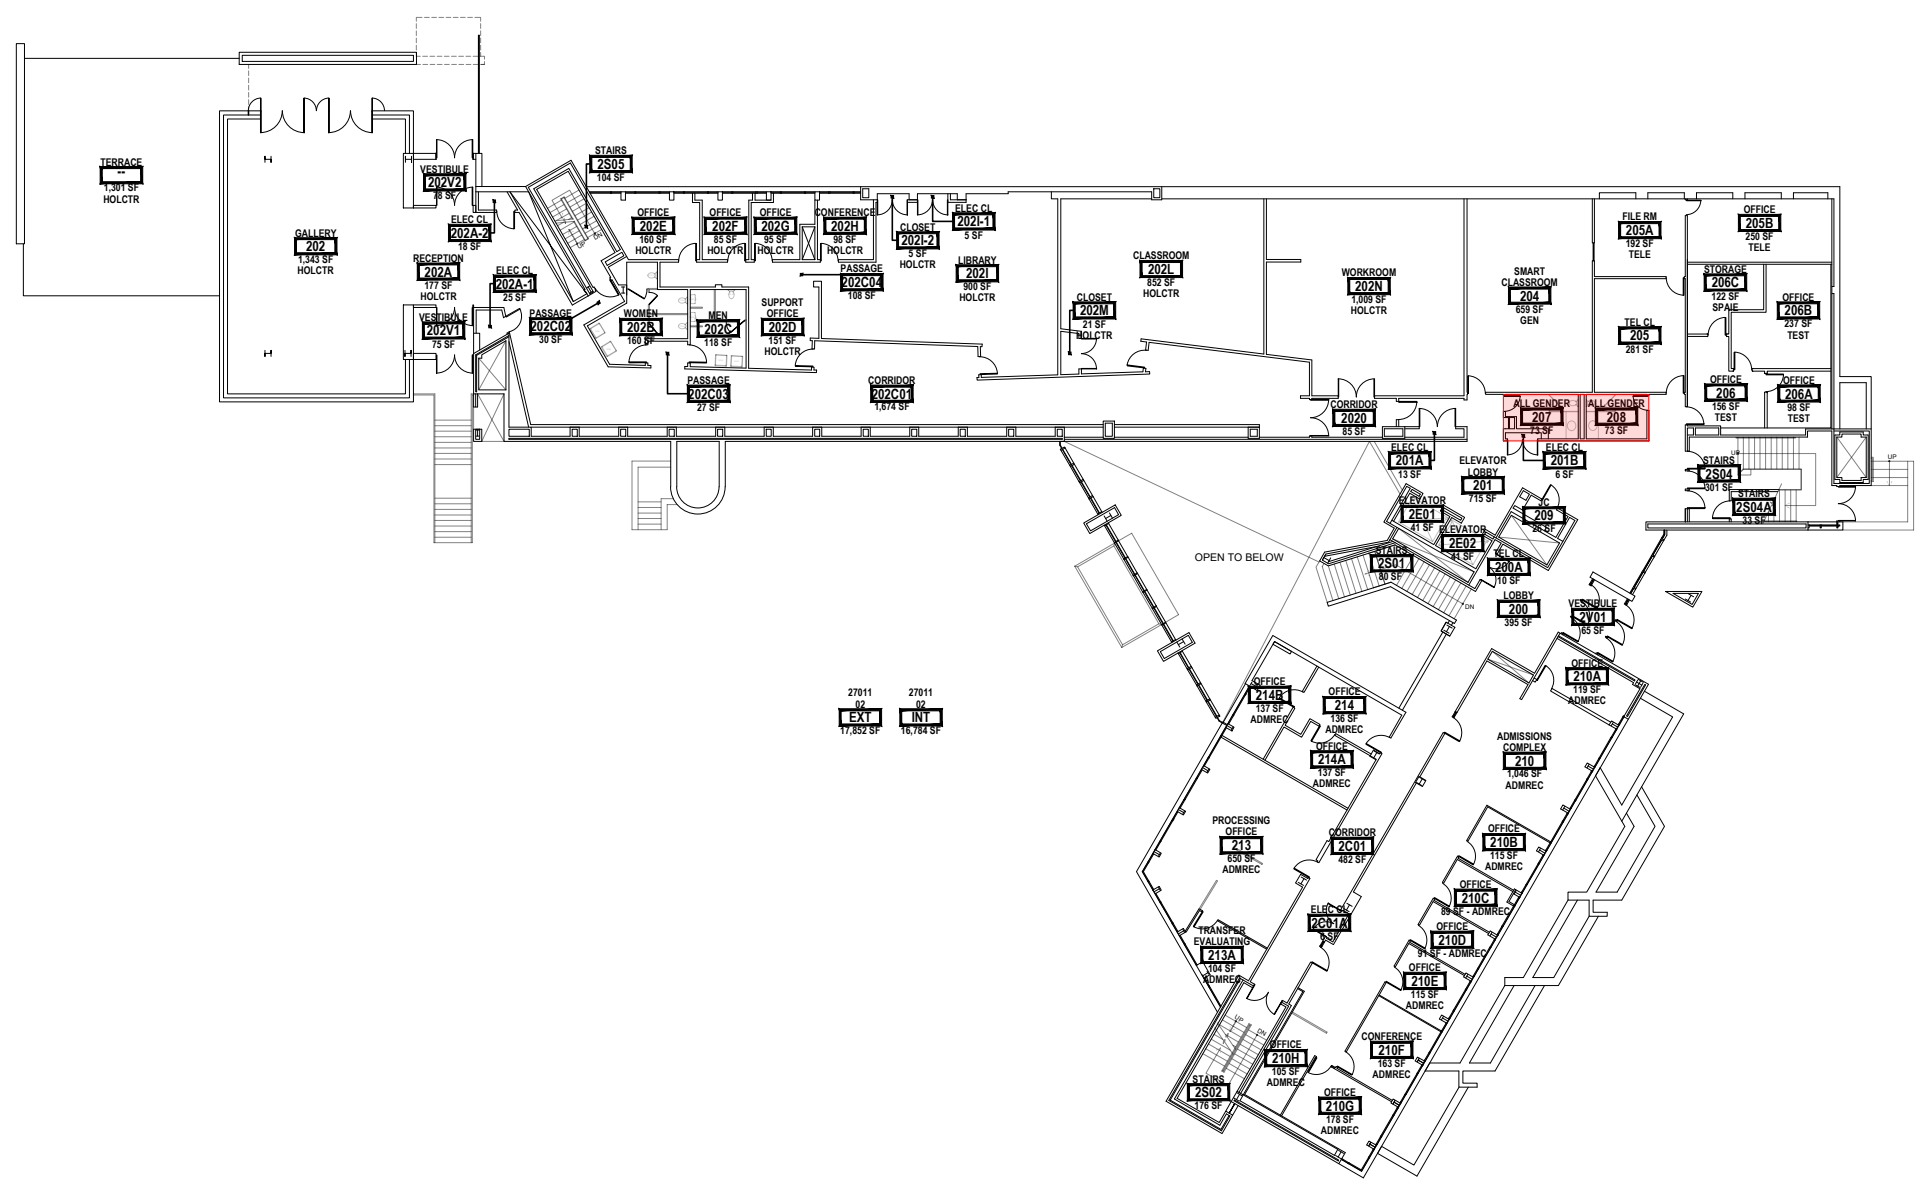

CAMPUS WIDE ALL GENDER RESTROOM LOCATIONS

A1 ADMINISTRATION 207 - 208
Scale: 1/32" = 1'

A2 ADMINISTRATION 303T
Scale: 1/32" = 1'

A3 ADMINISTRATION 404
Scale: 1/32" = 1'

G GYM 109H - 109K
Scale: 1/32" = 1'

L LIBRARY 414
Scale: 1/32" = 1'

M MEDICAL ARTS 348
Scale: 1/32" = 1'

S SCIENCE 138
Scale: 1/32" = 1'

SR SERVICE 113
Scale: 1/32" = 1'

T TECHNOLOGY 06
Scale: 1/32" = 1'

Y SERVICE 10
Scale: 1/32" = 1'

Z SERVICE 106 - 107
Scale: 1/32" = 1'

LEGEND:
GENDER NEUTRAL LOCATIONS