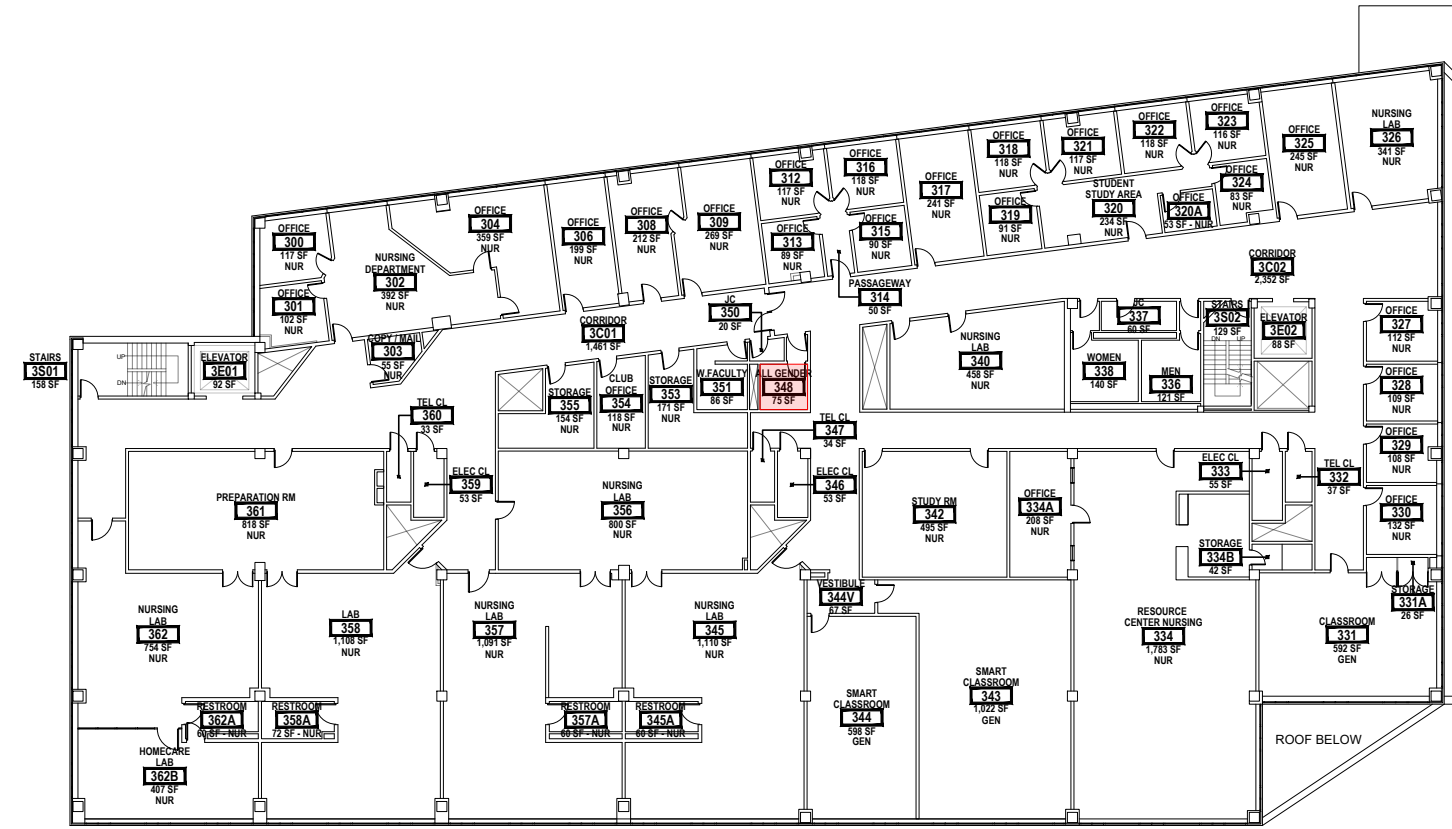

CAMPUS WIDE ALL GENDER RESTROOM LOCATIONS

A1 ADMINISTRATION 207 - 208
Scale: 1/32" = 1'

A2 ADMINISTRATION 303T
Scale: 1/32" = 1'

A3 ADMINISTRATION 404
Scale: 1/32" = 1'

G GYM 109H - 109K
Scale: 1/32" = 1'

L LIBRARY 414
Scale: 1/32" = 1'

M MEDICAL ARTS 348
Scale: 1/32" = 1'

S SCIENCE 138
Scale: 1/32" = 1'

SR SERVICE 113
Scale: 1/32" = 1'

T TECHNOLOGY 06
Scale: 1/32" = 1'

Y SERVICE 10
Scale: 1/32" = 1'

Z SERVICE 106 - 107
Scale: 1/32" = 1'

LEGEND:
GENDER NEUTRAL LOCATIONS