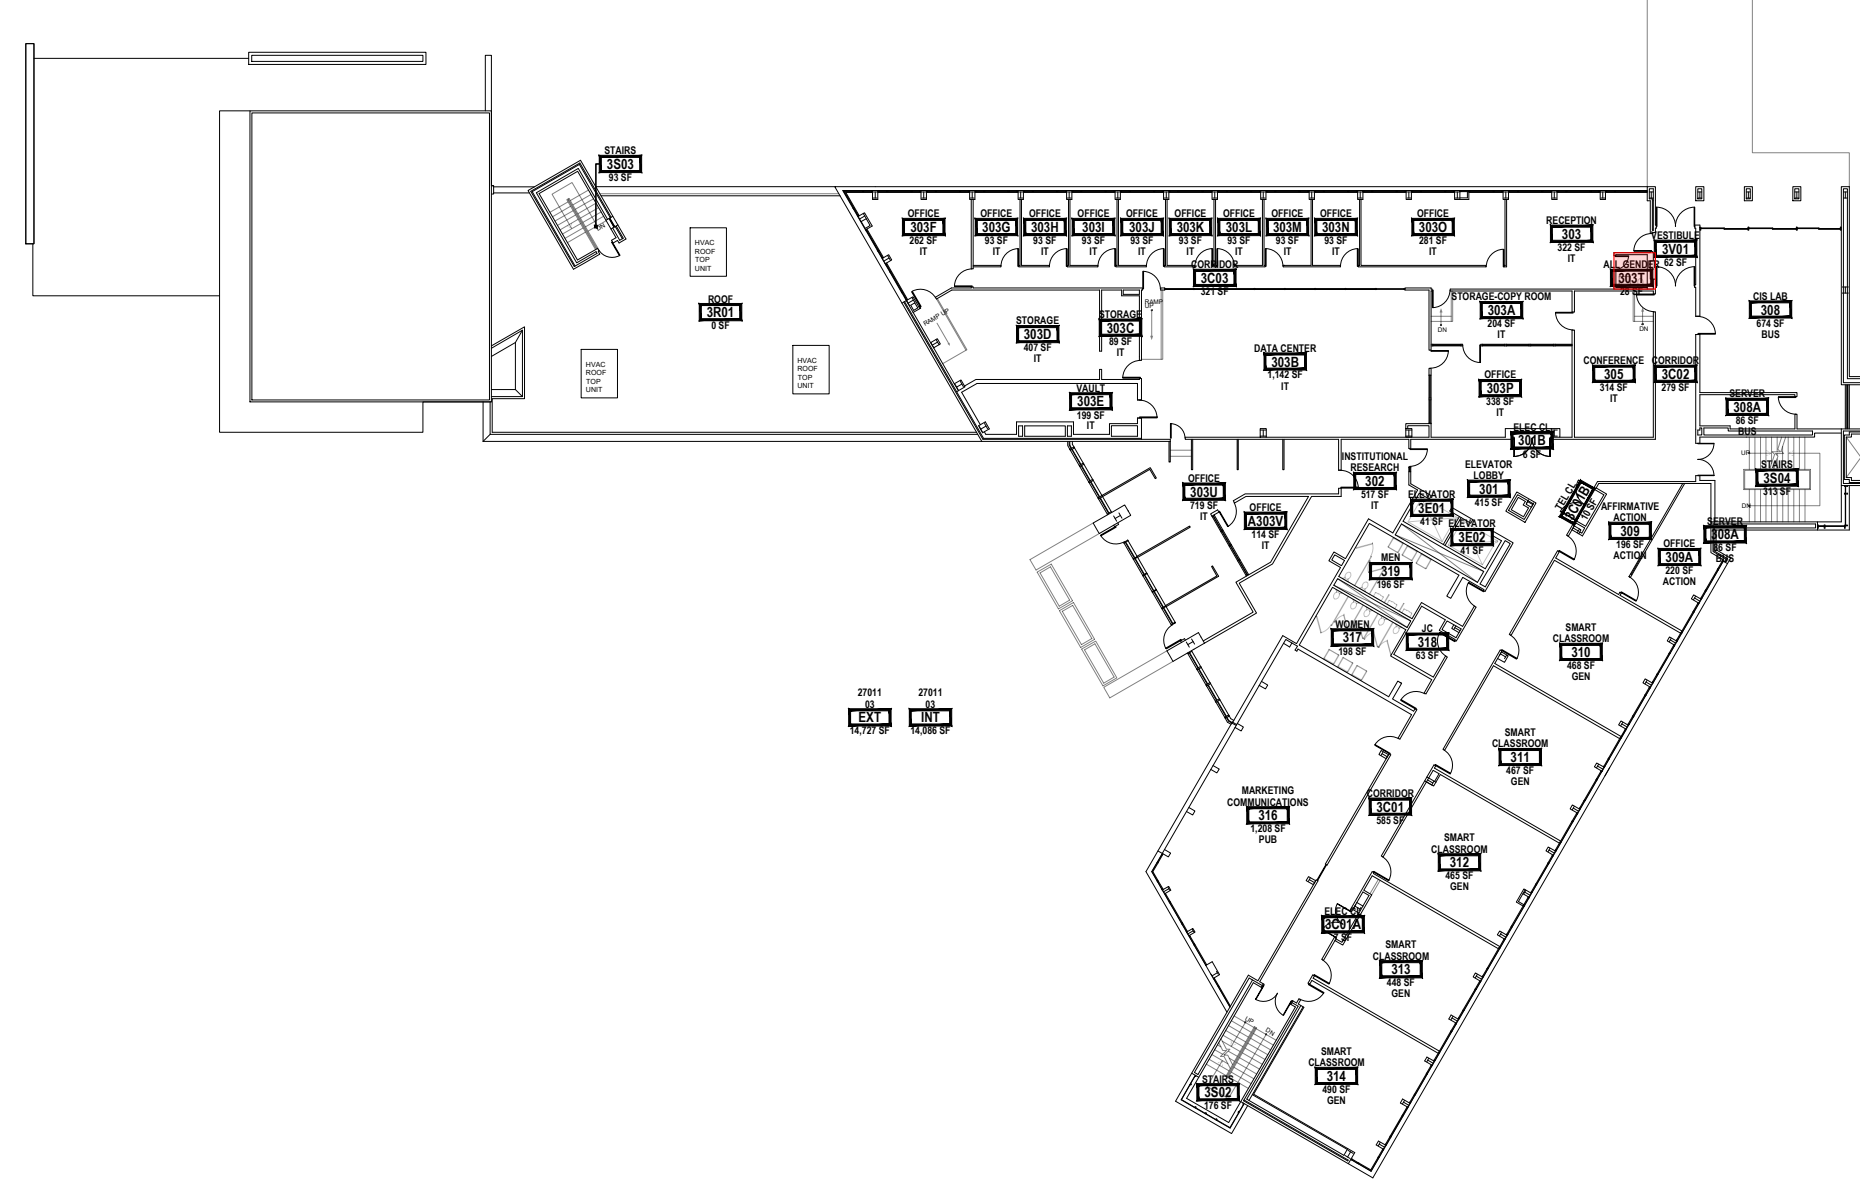

CAMPUS WIDE ALL GENDER RESTROOM LOCATIONS

A1 ADMINISTRATION 207 - 208
Scale: 1/32" = 1'

A2 ADMINISTRATION 303T
Scale: 1/32" = 1'

A3 ADMINISTRATION 404
Scale: 1/32" = 1'

G GYM 109H - 109K
Scale: 1/32" = 1'

L LIBRARY 414
Scale: 1/32" = 1'

M MEDICAL ARTS 348
Scale: 1/32" = 1'

S SCIENCE 138
Scale: 1/32" = 1'

SR SERVICE 113
Scale: 1/32" = 1'

T TECHNOLOGY 06
Scale: 1/32" = 1'

Y SERVICE 10
Scale: 1/32" = 1'

Z SERVICE 106 - 107
Scale: 1/32" = 1'

LEGEND:
GENDER NEUTRAL LOCATIONS