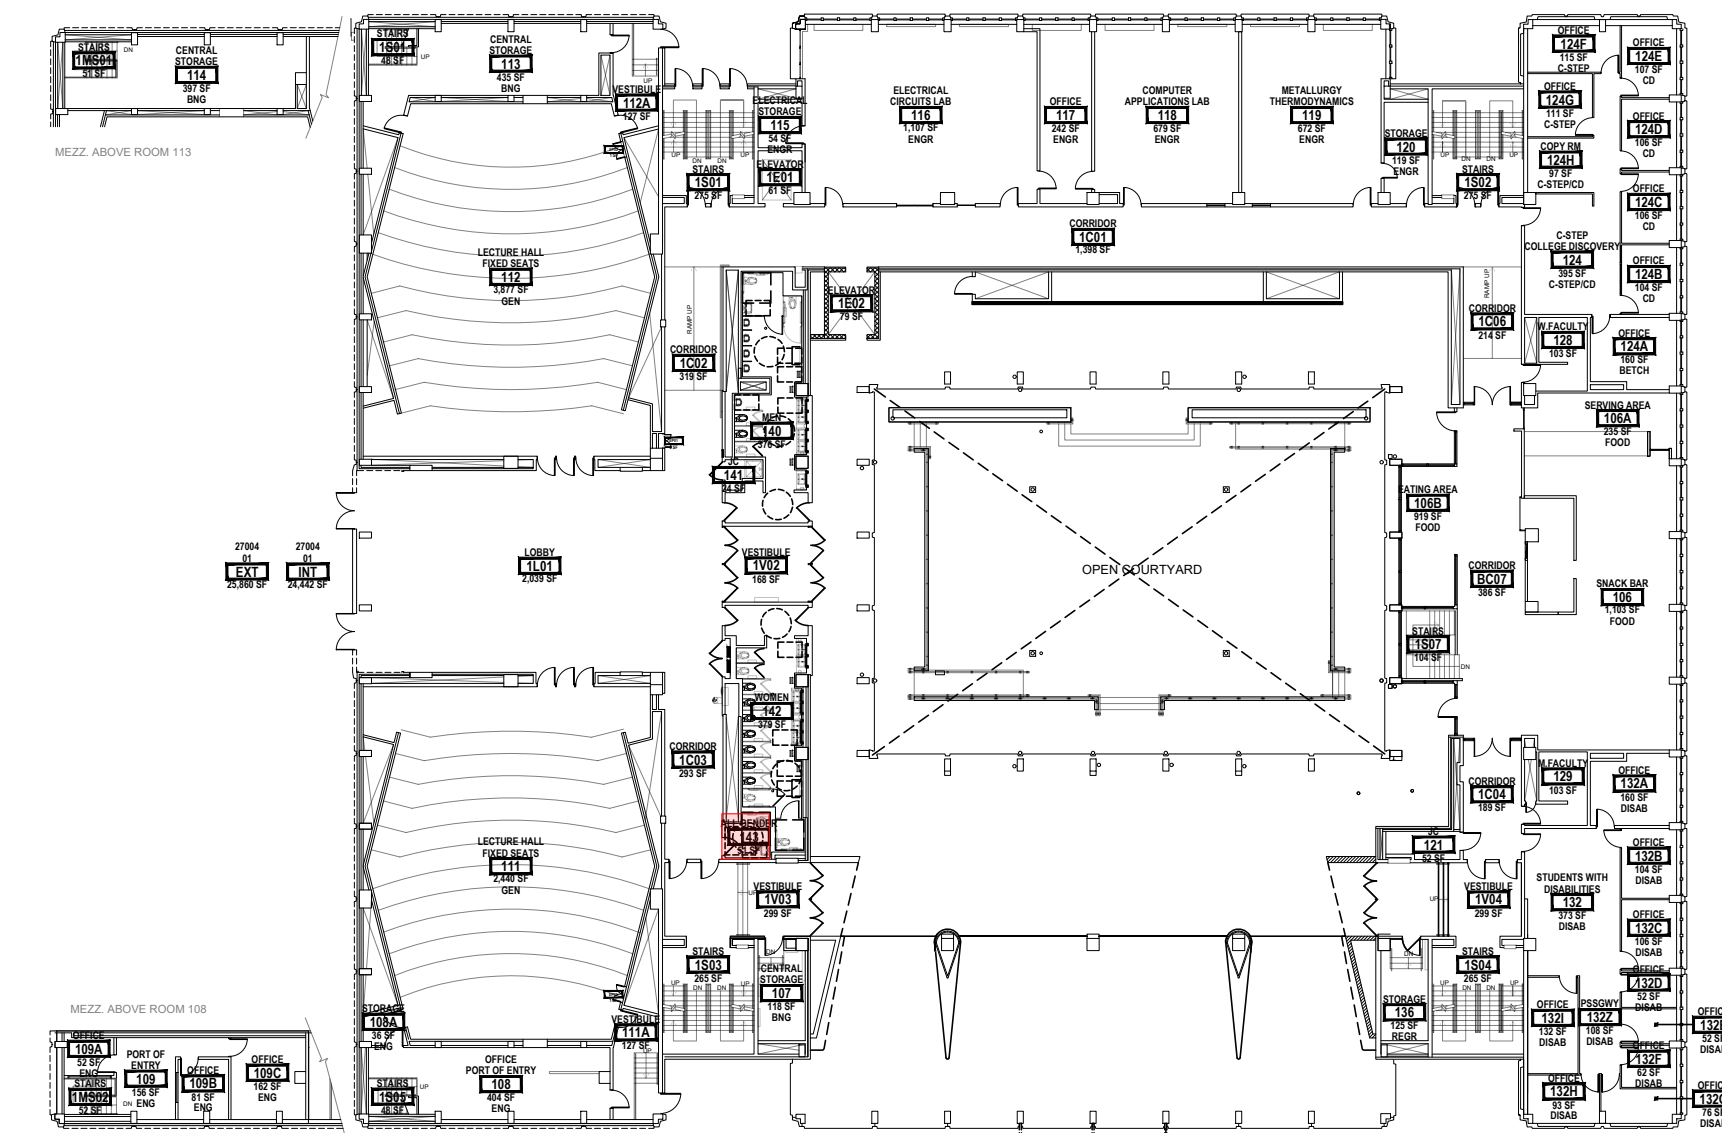

CAMPUS WIDE ALL GENDER RESTROOM LOCATIONS

A1 ADMINISTRATION 207 - 208
Scale: 1/32" = 1'

A2 ADMINISTRATION 303T
Scale: 1/32" = 1'

A3 ADMINISTRATION 404
Scale: 1/32" = 1'

G GYM 109H - 109K
Scale: 1/32" = 1'

L LIBRARY 414
Scale: 1/32" = 1'

M MEDICAL ARTS 348
Scale: 1/32" = 1'

S SCIENCE 138
Scale: 1/32" = 1'

SR SERVICE 113
Scale: 1/32" = 1'

T TECHNOLOGY 06
Scale: 1/32" = 1'

Y SERVICE 10
Scale: 1/32" = 1'

Z SERVICE 106 - 107
Scale: 1/32" = 1'

LEGEND:
GENDER NEUTRAL LOCATIONS