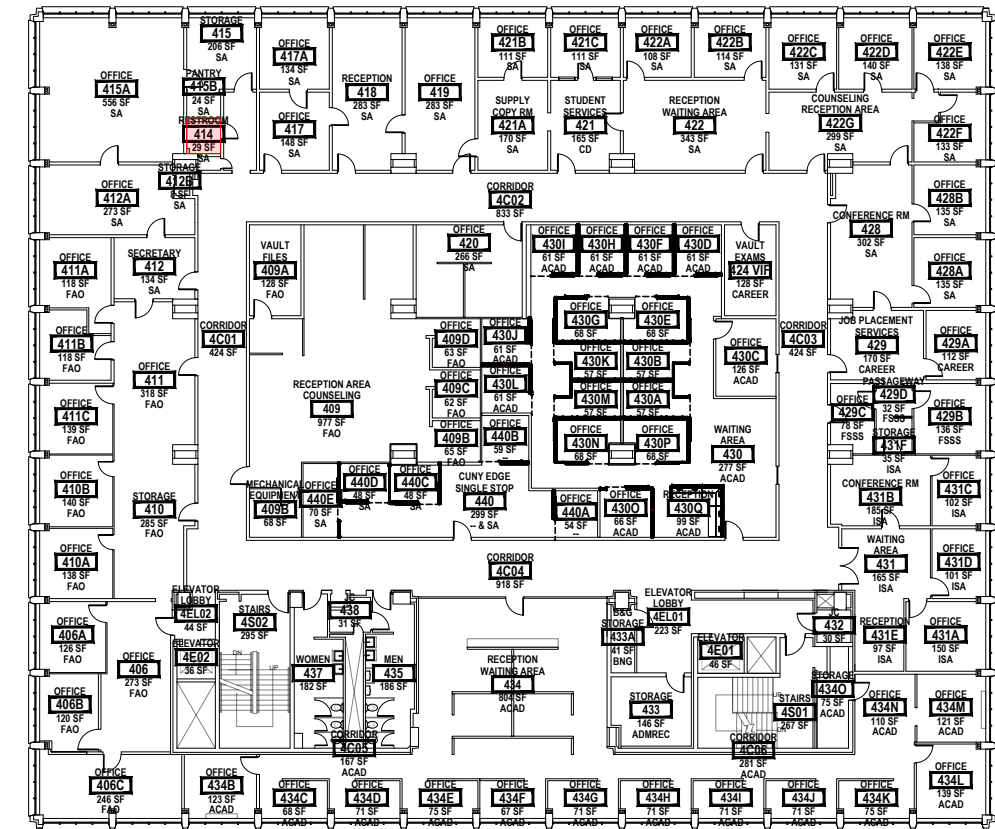

CAMPUS WIDE ALL GENDER RESTROOM LOCATIONS

A1 ADMINISTRATION 207 - 208
Scale: 1/32" = 1'

A2 ADMINISTRATION 303T
Scale: 1/32" = 1'

A3 ADMINISTRATION 404
Scale: 1/32" = 1'

G GYM 109H - 109K
Scale: 1/32" = 1'

L LIBRARY 414
Scale: 1/32" = 1'

M MEDICAL ARTS 348
Scale: 1/32" = 1'

S SCIENCE 138
Scale: 1/32" = 1'

SR SERVICE 113
Scale: 1/32" = 1'

T TECHNOLOGY 06
Scale: 1/32" = 1'

Y SERVICE 10
Scale: 1/32" = 1'

Z SERVICE 106 - 107
Scale: 1/32" = 1'

LEGEND:
GENDER NEUTRAL LOCATIONS