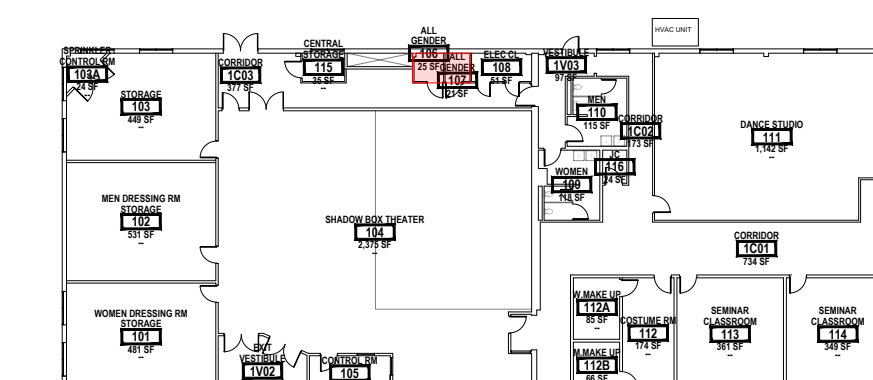

CAMPUS WIDE ALL GENDER RESTROOM LOCATIONS

A1 ADMINISTRATION 207 - 208
Scale: 1/32" = 1'

A2 ADMINISTRATION 303T
Scale: 1/32" = 1'

A3 ADMINISTRATION 404
Scale: 1/32" = 1'

G GYM 109H - 109K
Scale: 1/32" = 1'

L LIBRARY 414
Scale: 1/32" = 1'

M MEDICAL ARTS 348
Scale: 1/32" = 1'

S SCIENCE 138
Scale: 1/32" = 1'

SR SERVICE 113
Scale: 1/32" = 1'

T TECHNOLOGY 06
Scale: 1/32" = 1'

Y SERVICE 10
Scale: 1/32" = 1'

Z SERVICE 106 - 107
Scale: 1/32" = 1'