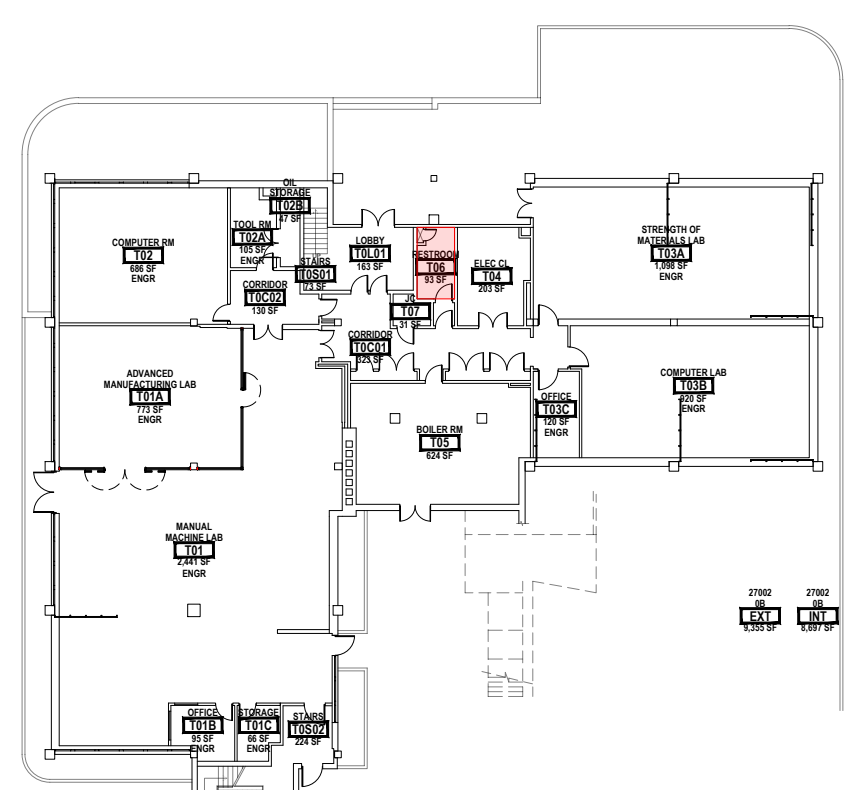

CAMPUS WIDE ALL GENDER RESTROOM LOCATIONS

A1 ADMINISTRATION 207 - 208
Scale: 1/32" = 1'

A2 ADMINISTRATION 303T
Scale: 1/32" = 1'

A3 ADMINISTRATION 404
Scale: 1/32" = 1'

G GYM 109H - 109K
Scale: 1/32" = 1'

L LIBRARY 414
Scale: 1/32" = 1'

M MEDICAL ARTS 348
Scale: 1/32" = 1'

S SCIENCE 138
Scale: 1/32" = 1'

SR SERVICE 113
Scale: 1/32" = 1'

T TECHNOLOGY 06
Scale: 1/32" = 1'

Y SERVICE 10
Scale: 1/32" = 1'

Z SERVICE 106 - 107
Scale: 1/32" = 1'