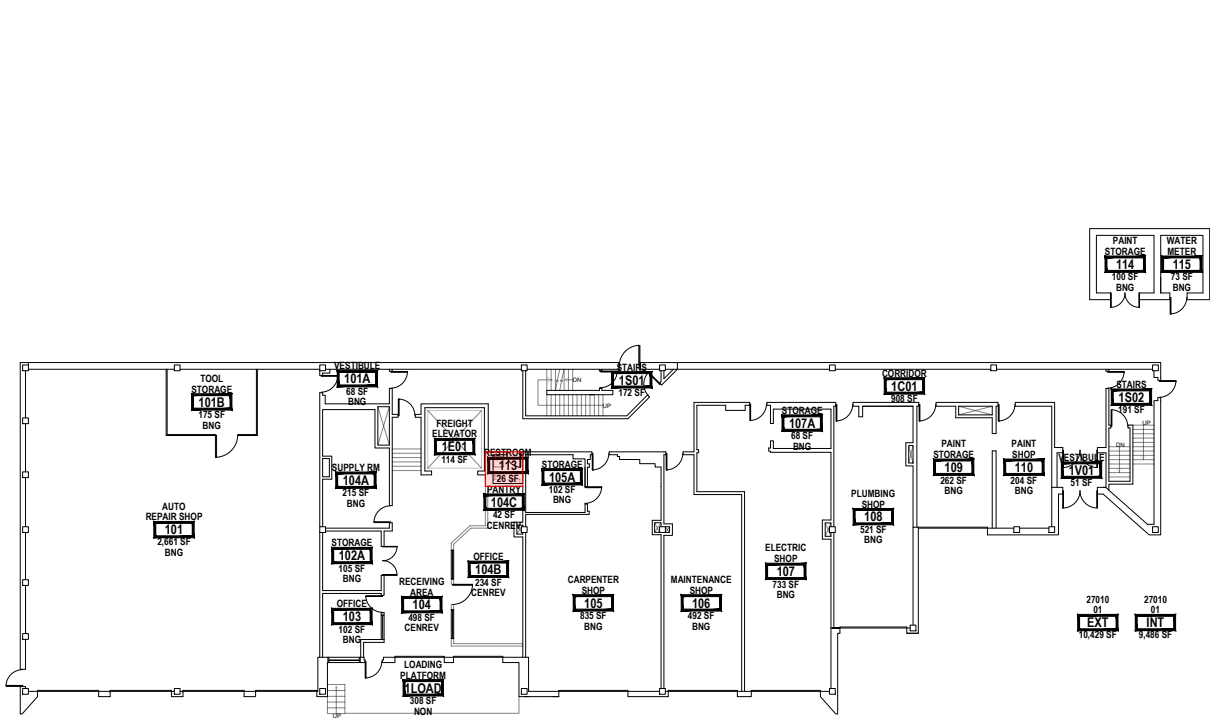

CAMPUS WIDE ALL GENDER RESTROOM LOCATIONS

A1 ADMINISTRATION 207 - 208
Scale: 1/32" = 1'

A2 ADMINISTRATION 303T
Scale: 1/32" = 1'

A3 ADMINISTRATION 404
Scale: 1/32" = 1'

G GYM 109H - 109K
Scale: 1/32" = 1'

L LIBRARY 414
Scale: 1/32" = 1'

M MEDICAL ARTS 348
Scale: 1/32" = 1'

S SCIENCE 138
Scale: 1/32" = 1'

SR SERVICE 113
Scale: 1/32" = 1'

T TECHNOLOGY 06
Scale: 1/32" = 1'

Y SERVICE 10
Scale: 1/32" = 1'

Z SERVICE 106 - 107
Scale: 1/32" = 1'

LEGEND:
GENDER NEUTRAL LOCATIONS