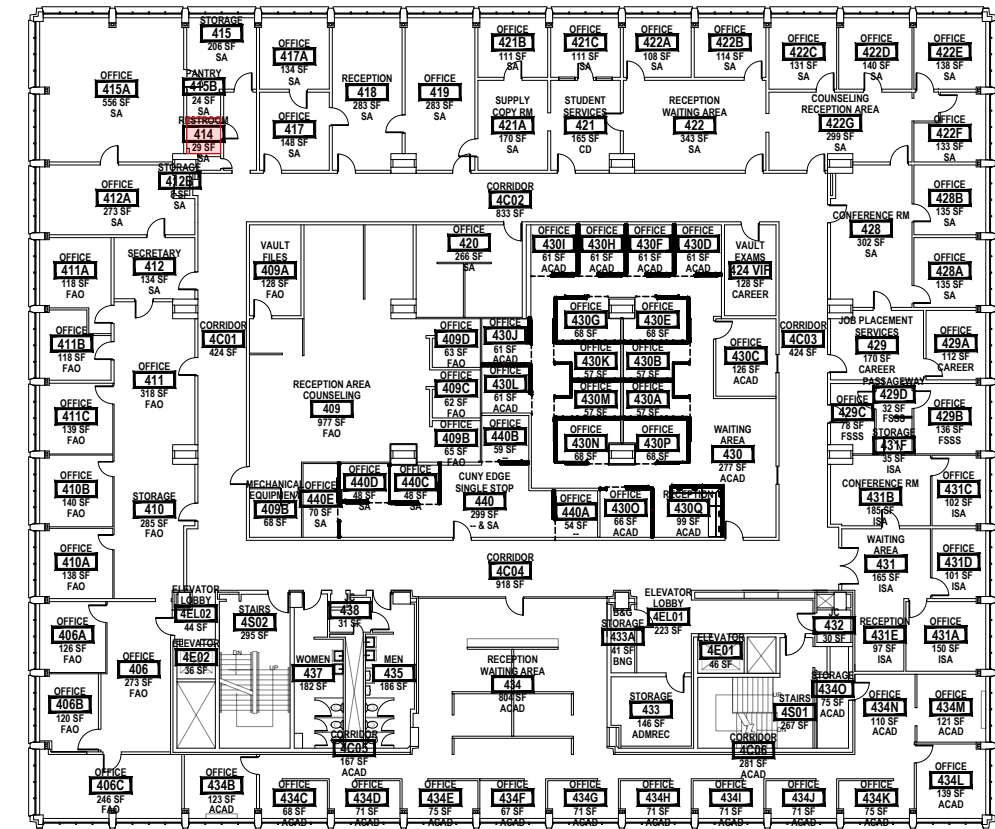

# CAMPUS WIDE GENDER NEUTRAL RESTROOM LOCATIONS

A1 ADMINISTRATION 207 - 208  
Scale: 1/32" = 1'

A2 ADMINISTRATION 303T  
Scale: 1/32" = 1'

A3 ADMINISTRATION 404  
Scale: 1/32" = 1'

G GYM 109H - 109K  
Scale: 1/32" = 1'

L LIBRARY 414  
Scale: 1/32" = 1'

M MEDICAL ARTS 348  
Scale: 1/32" = 1'

S SCIENCE 138  
Scale: 1/32" = 1'

SR SERVICE 113  
Scale: 1/32" = 1'

T TECHNOLOGY 06  
Scale: 1/32" = 1'

Y SERVICE 10  
Scale: 1/32" = 1'

Z SERVICE 106 - 107  
Scale: 1/32" = 1'

LEGEND:  
GENDER NEUTRAL LOCATIONS