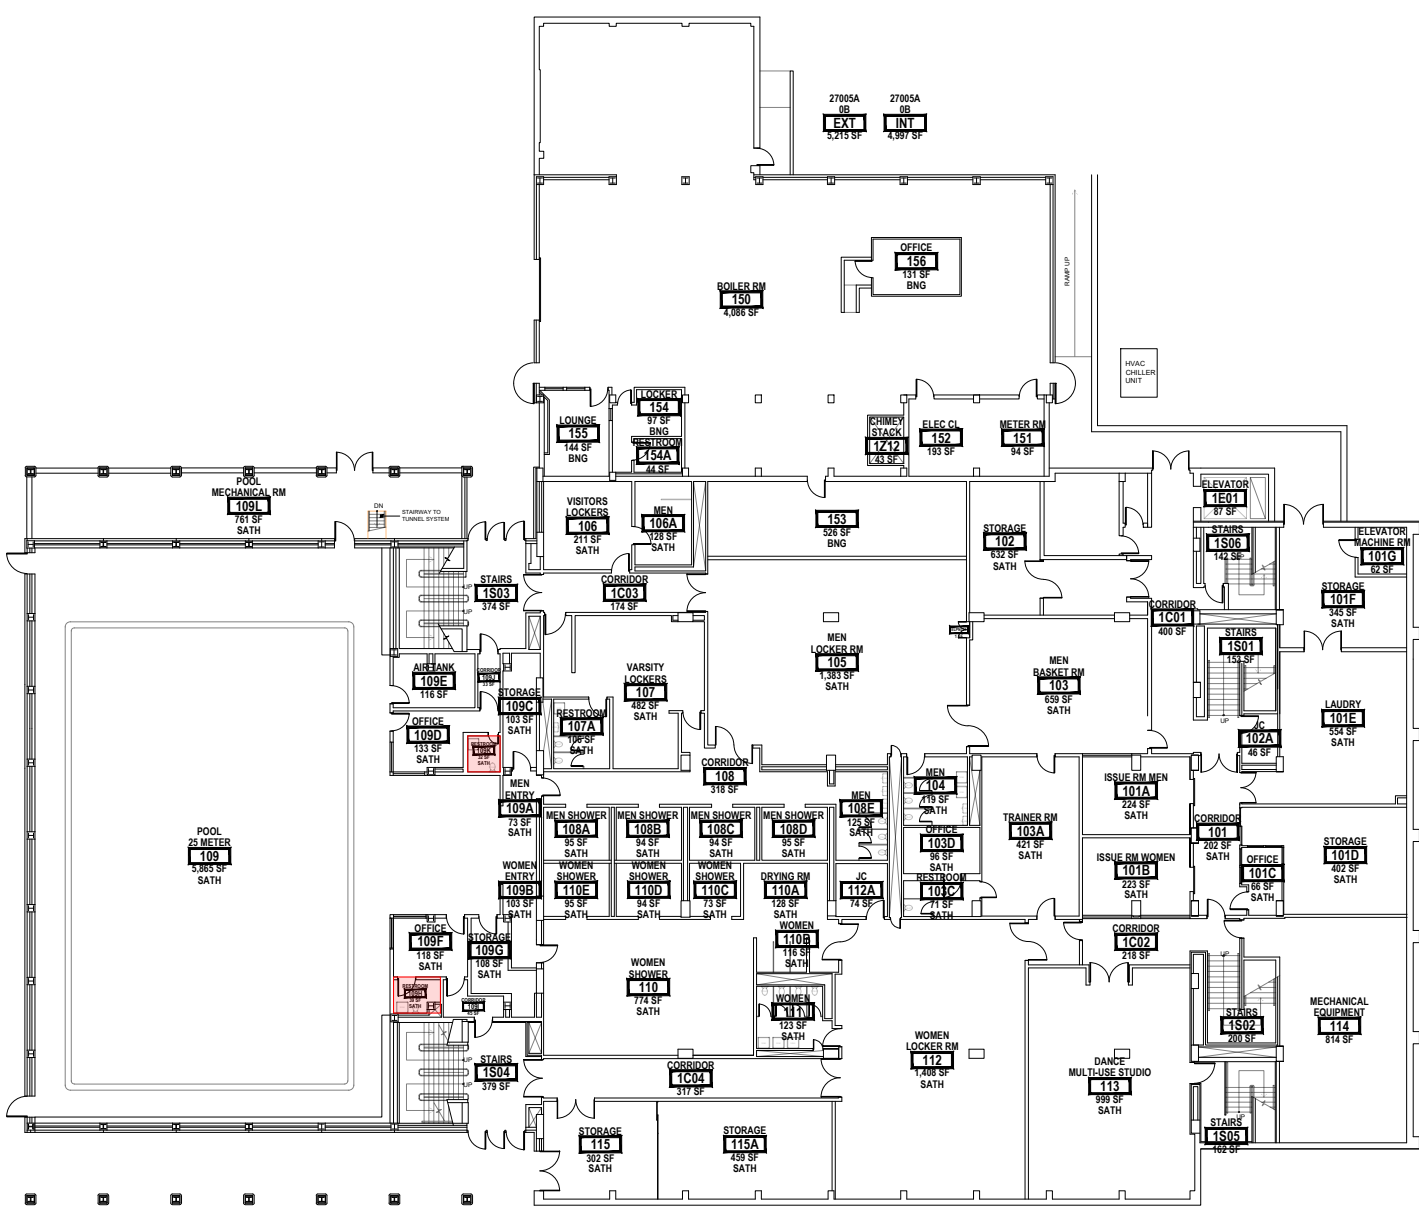

# CAMPUS WIDE GENDER NEUTRAL RESTROOM LOCATIONS

A1 ADMINISTRATION 207 - 208  
Scale: 1/32" = 1'

A2 ADMINISTRATION 303T  
Scale: 1/32" = 1'

A3 ADMINISTRATION 404  
Scale: 1/32" = 1'

G GYM 109H - 109K  
Scale: 1/32" = 1'

L LIBRARY 414  
Scale: 1/32" = 1'

M MEDICAL ARTS 348  
Scale: 1/32" = 1'

S SCIENCE 138  
Scale: 1/32" = 1'

SR SERVICE 113  
Scale: 1/32" = 1'

T TECHNOLOGY 06  
Scale: 1/32" = 1'

Y SERVICE 10  
Scale: 1/32" = 1'

Z SERVICE 106 - 107  
Scale: 1/32" = 1'

LEGEND:  
GENDER NEUTRAL LOCATIONS