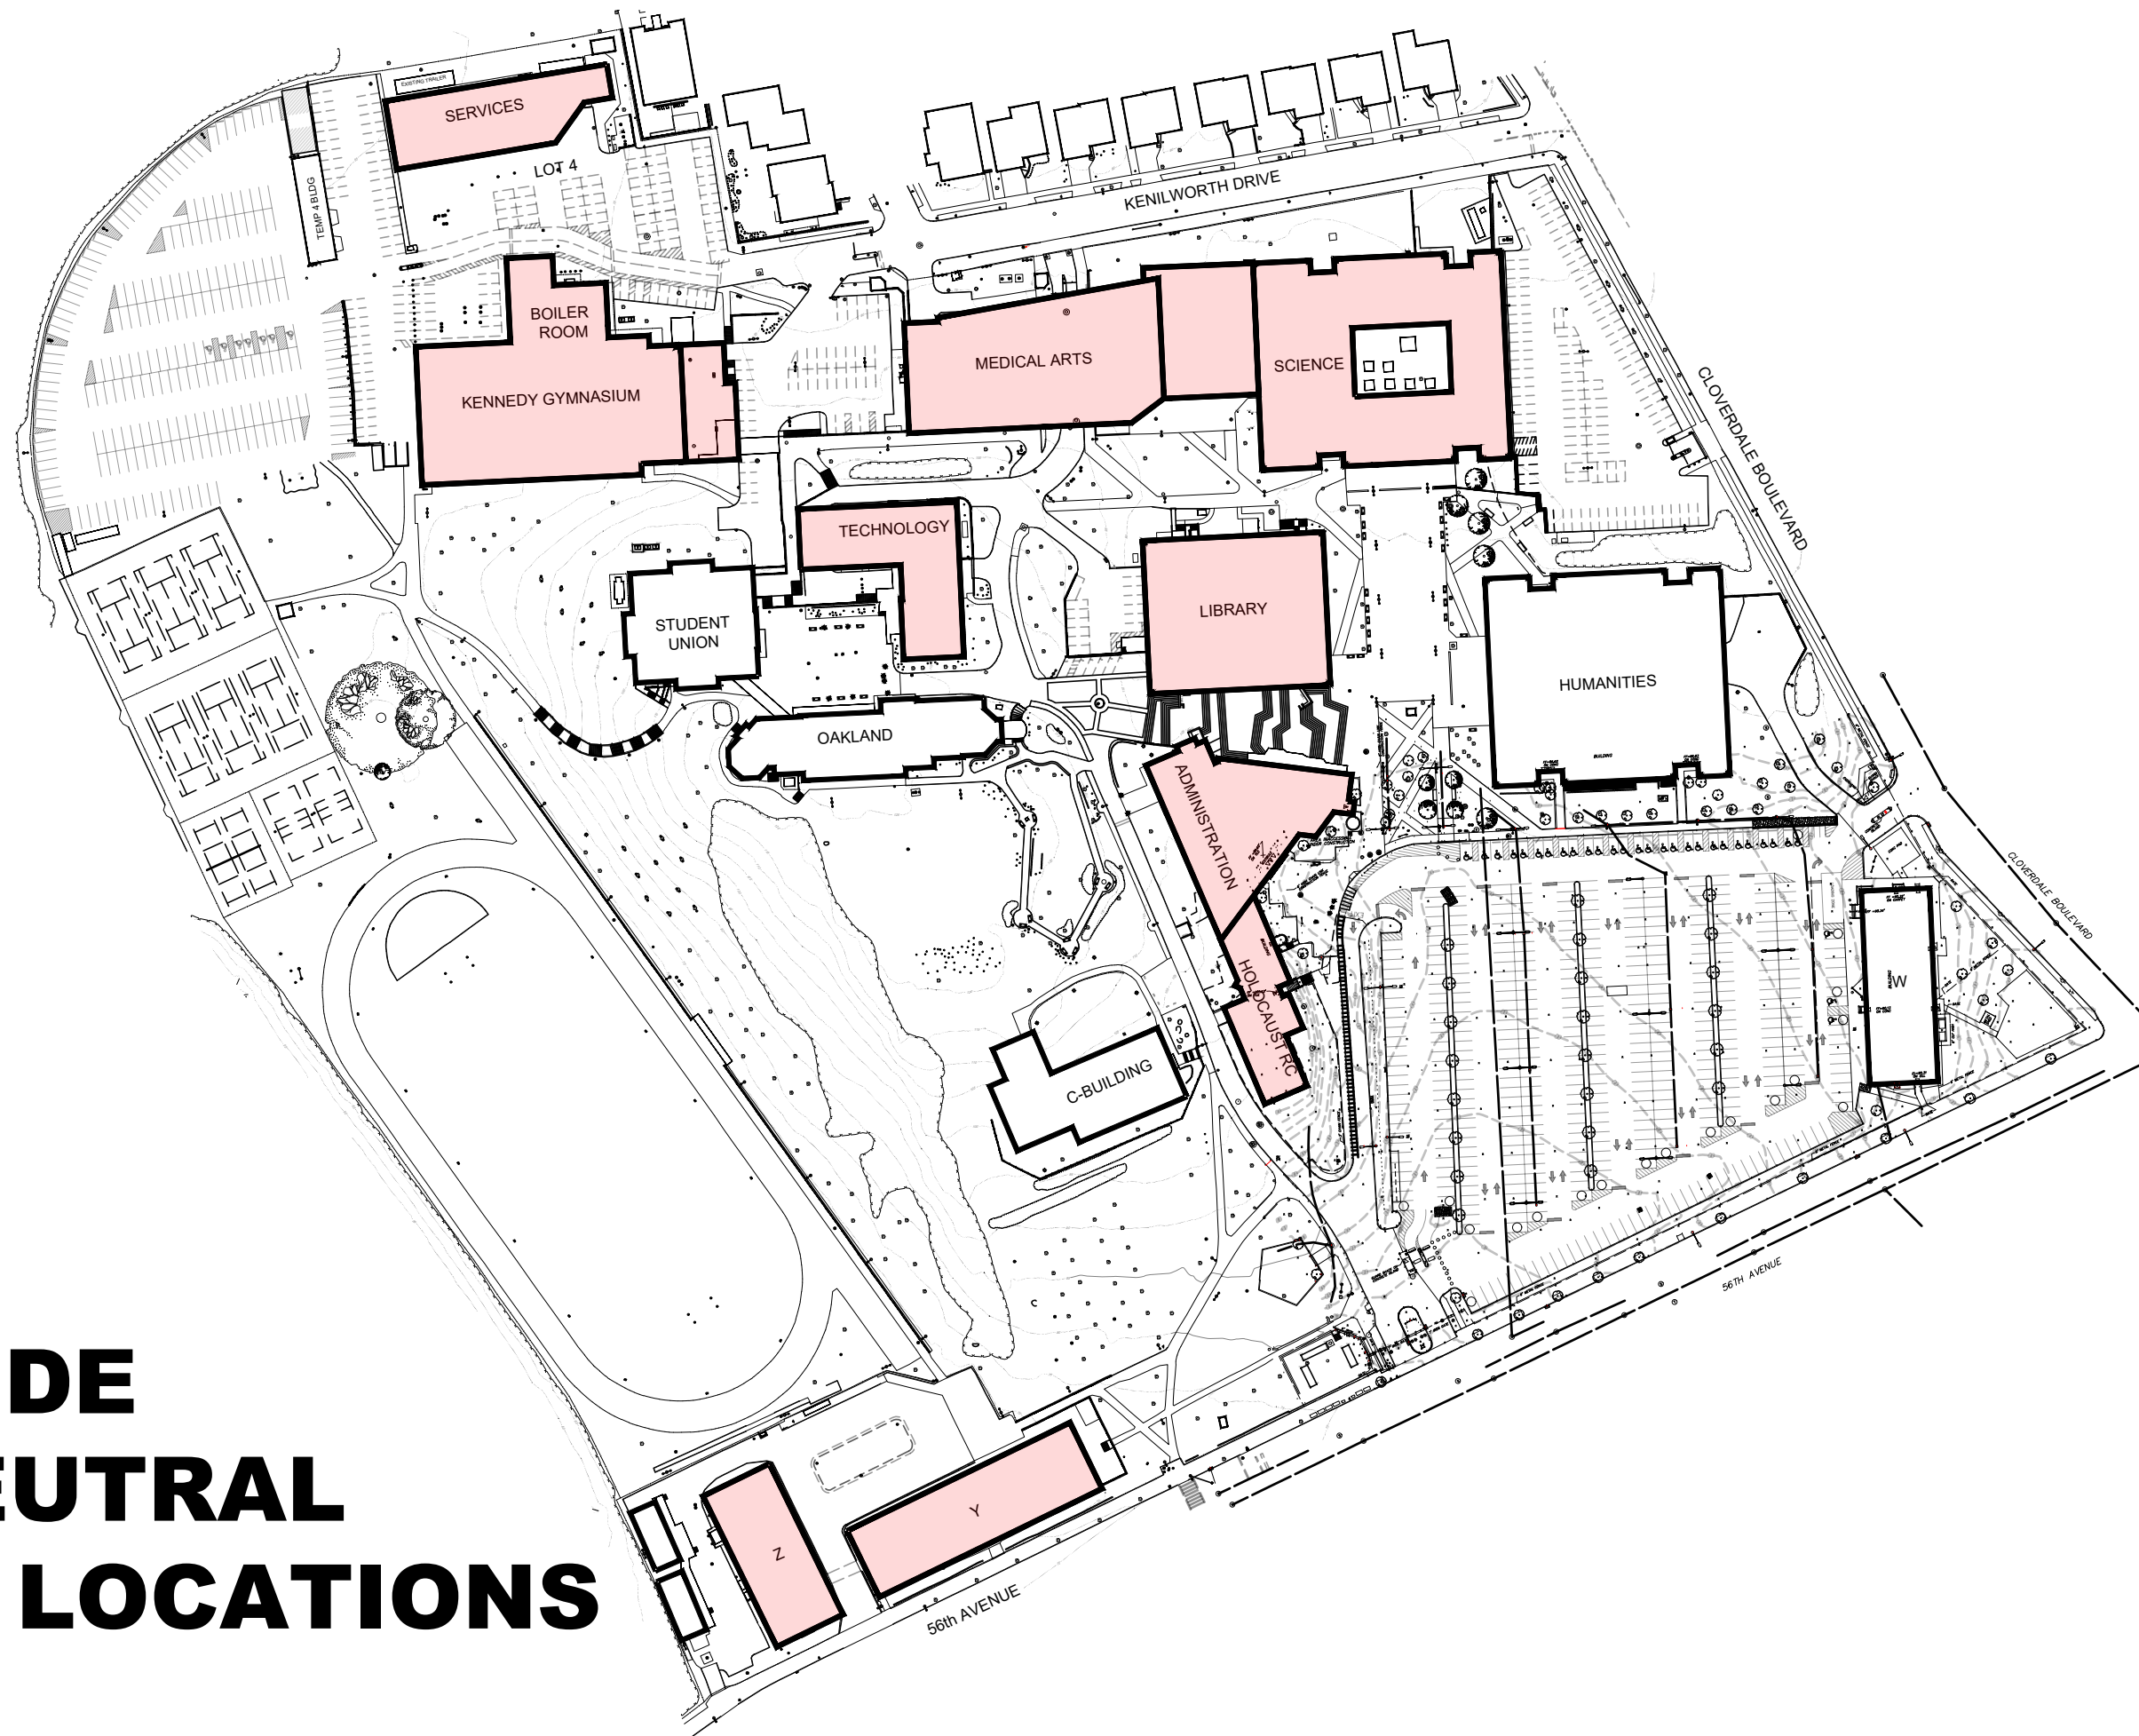

# CAMPUS WIDE GENDER NEUTRAL RESTROOM LOCATIONS

A1 ADMINISTRATION 207 - 208  
Scale: 1/32" = 1'

A2 ADMINISTRATION 303T  
Scale: 1/32" = 1'

A3 ADMINISTRATION 404  
Scale: 1/32" = 1'

G GYM 109H - 109K  
Scale: 1/32" = 1'

L LIBRARY 414  
Scale: 1/32" = 1'

M MEDICAL ARTS 348  
Scale: 1/32" = 1'

S SCIENCE 138  
Scale: 1/32" = 1'

SR SERVICE 113  
Scale: 1/32" = 1'

T TECHNOLOGY 06  
Scale: 1/32" = 1'

Y SERVICE 10  
Scale: 1/32" = 1'

Z SERVICE 106 - 107  
Scale: 1/32" = 1'

LEGEND:  
GENDER NEUTRAL LOCATIONS