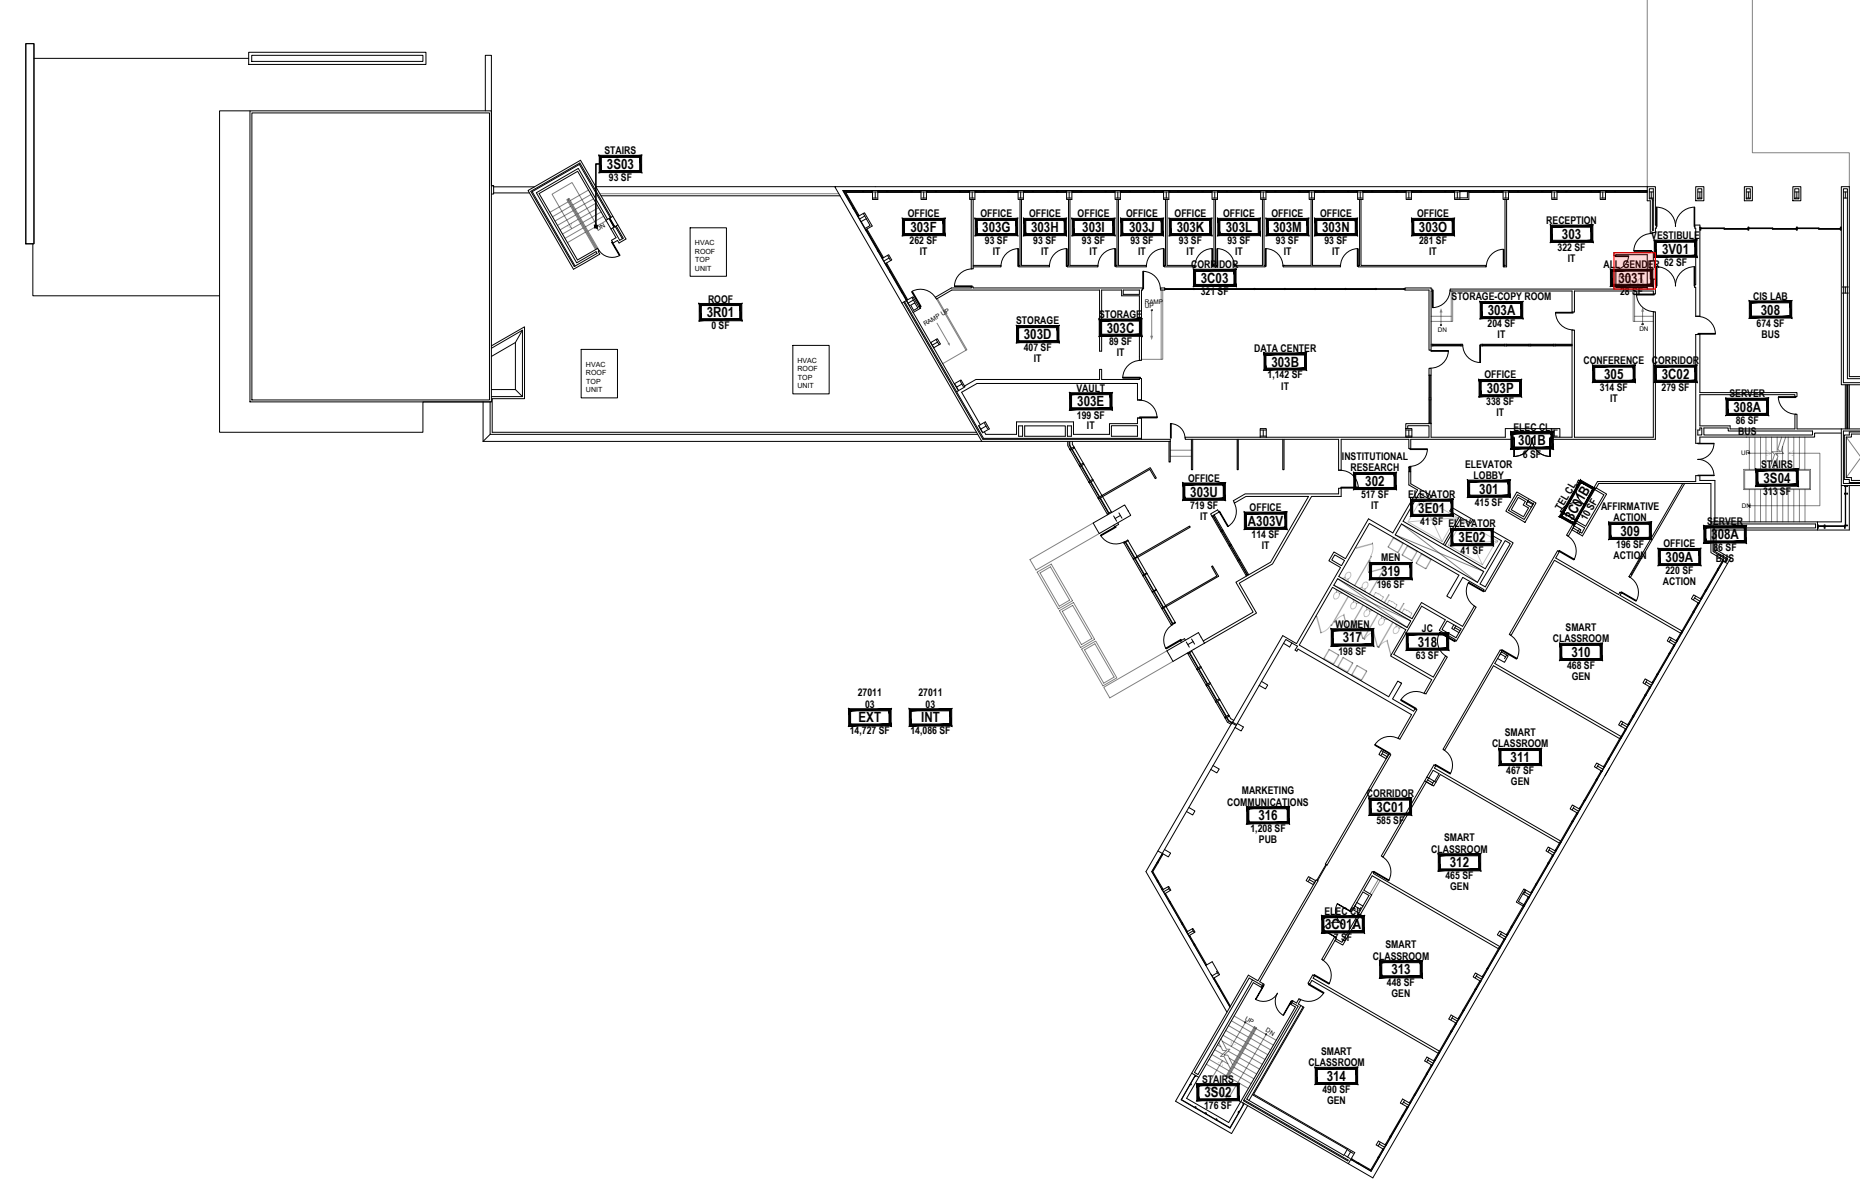

# CAMPUS WIDE GENDER NEUTRAL RESTROOM LOCATIONS

A1 ADMINISTRATION 207 - 208  
Scale: 1/32" = 1'

A2 ADMINISTRATION 303T  
Scale: 1/32" = 1'

A3 ADMINISTRATION 404  
Scale: 1/32" = 1'

G GYM 109H - 109K  
Scale: 1/32" = 1'

L LIBRARY 414  
Scale: 1/32" = 1'

M MEDICAL ARTS 348  
Scale: 1/32" = 1'

S SCIENCE 138  
Scale: 1/32" = 1'

SR SERVICE 113  
Scale: 1/32" = 1'

T TECHNOLOGY 06  
Scale: 1/32" = 1'

Y SERVICE 10  
Scale: 1/32" = 1'

Z SERVICE 106 - 107  
Scale: 1/32" = 1'

LEGEND:  
GENDER NEUTRAL LOCATIONS