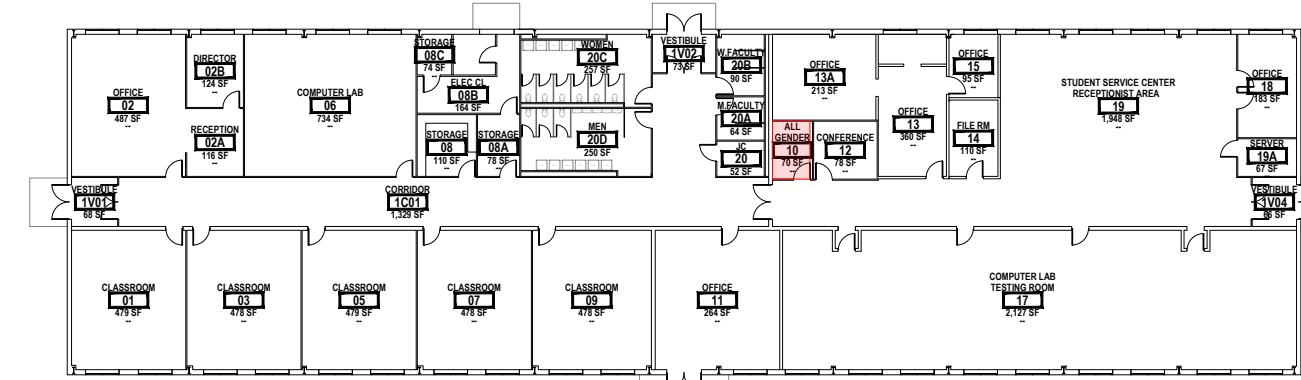

# CAMPUS WIDE GENDER NEUTRAL RESTROOM LOCATIONS

A1 ADMINISTRATION 207 - 208  
Scale: 1/32" = 1'

A2 ADMINISTRATION 303T  
Scale: 1/32" = 1'

A3 ADMINISTRATION 404  
Scale: 1/32" = 1'

G GYM 109H - 109K  
Scale: 1/32" = 1'

L LIBRARY 414  
Scale: 1/32" = 1'

M MEDICAL ARTS 348  
Scale: 1/32" = 1'

S SCIENCE 138  
Scale: 1/32" = 1'

SR SERVICE 113  
Scale: 1/32" = 1'

T TECHNOLOGY 06  
Scale: 1/32" = 1'

Y SERVICE 10  
Scale: 1/32" = 1'

Z SERVICE 106 - 107  
Scale: 1/32" = 1'

LEGEND:  
GENDER NEUTRAL LOCATIONS