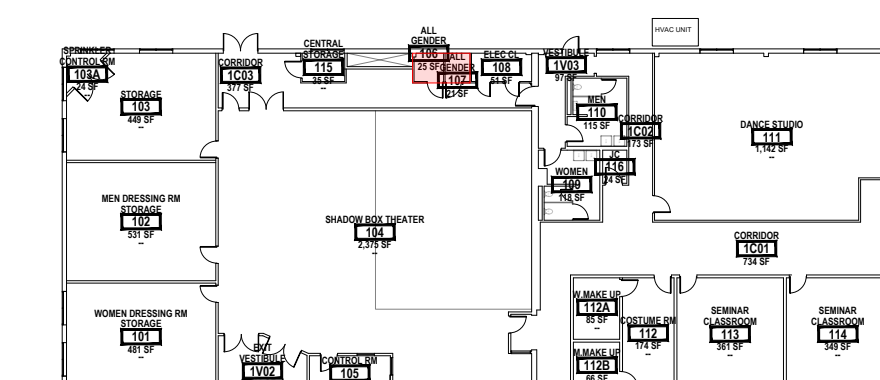

# CAMPUS WIDE GENDER NEUTRAL RESTROOM LOCATIONS

A1 ADMINISTRATION 207 - 208  
Scale: 1/32" = 1'

A2 ADMINISTRATION 303T  
Scale: 1/32" = 1'

A3 ADMINISTRATION 404  
Scale: 1/32" = 1'

G GYM 109H - 109K  
Scale: 1/32" = 1'

L LIBRARY 414  
Scale: 1/32" = 1'

M MEDICAL ARTS 348  
Scale: 1/32" = 1'

S SCIENCE 138  
Scale: 1/32" = 1'

SR SERVICE 113  
Scale: 1/32" = 1'

T TECHNOLOGY 06  
Scale: 1/32" = 1'

Y SERVICE 10  
Scale: 1/32" = 1'

Z SERVICE 106 - 107  
Scale: 1/32" = 1'

LEGEND:  
GENDER NEUTRAL LOCATIONS