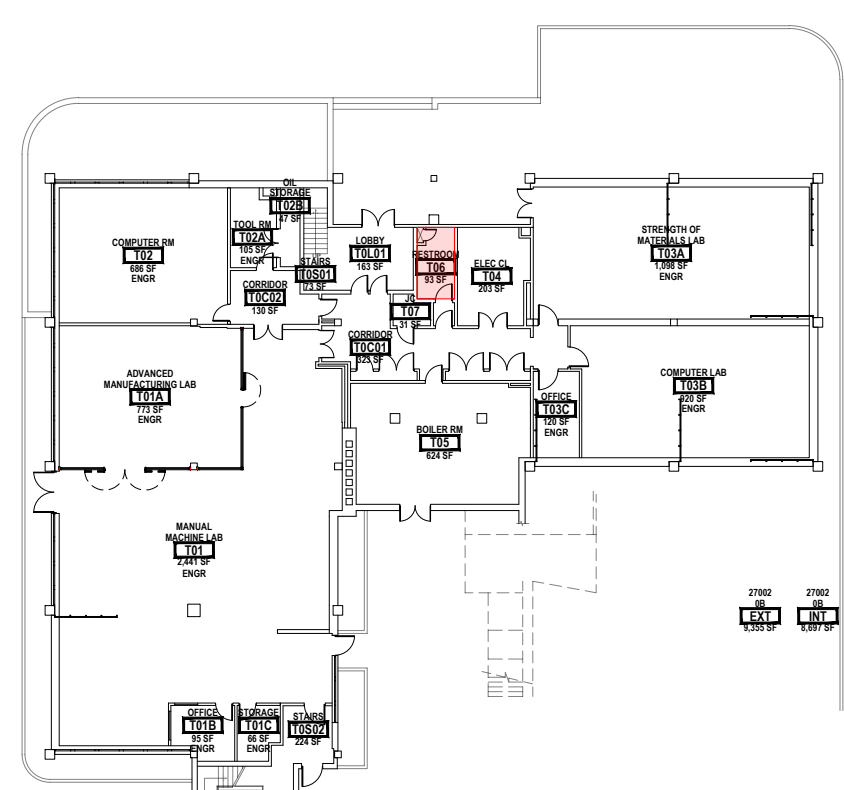

# CAMPUS WIDE GENDER NEUTRAL RESTROOM LOCATIONS

A1 ADMINISTRATION 207 - 208  
Scale: 1/32" = 1'

A2 ADMINISTRATION 303T  
Scale: 1/32" = 1'

A3 ADMINISTRATION 404  
Scale: 1/32" = 1'

G GYM 109H - 109K  
Scale: 1/32" = 1'

L LIBRARY 414  
Scale: 1/32" = 1'

M MEDICAL ARTS 348  
Scale: 1/32" = 1'

S SCIENCE 138  
Scale: 1/32" = 1'

SR SERVICE 113  
Scale: 1/32" = 1'

T TECHNOLOGY 06  
Scale: 1/32" = 1'

Y SERVICE 10  
Scale: 1/32" = 1'

Z SERVICE 106 - 107  
Scale: 1/32" = 1'

LEGEND:  
GENDER NEUTRAL LOCATIONS