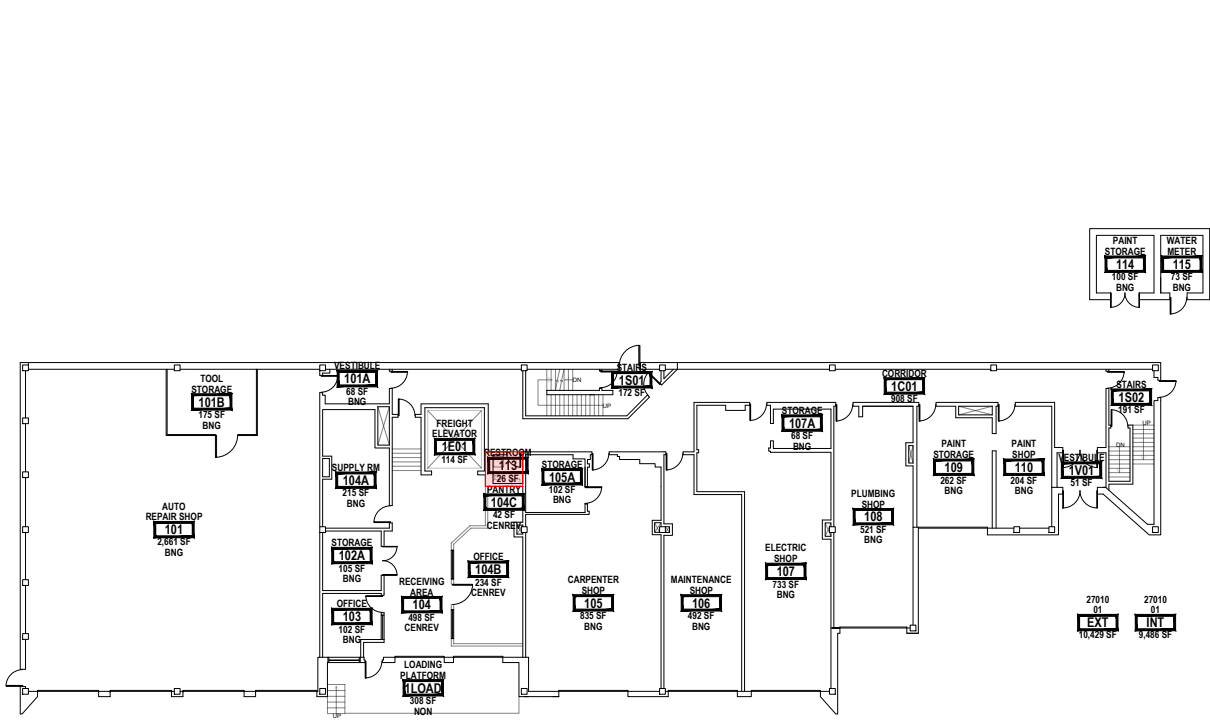

# CAMPUS WIDE GENDER NEUTRAL RESTROOM LOCATIONS

A1 ADMINISTRATION 207 - 208  
Scale: 1/32" = 1'

A2 ADMINISTRATION 303T  
Scale: 1/32" = 1'

A3 ADMINISTRATION 404  
Scale: 1/32" = 1'

G GYM 109H - 109K  
Scale: 1/32" = 1'

L LIBRARY 414  
Scale: 1/32" = 1'

M MEDICAL ARTS 348  
Scale: 1/32" = 1'

S SCIENCE 138  
Scale: 1/32" = 1'

SR SERVICE 113  
Scale: 1/32" = 1'

T TECHNOLOGY 06  
Scale: 1/32" = 1'

Y SERVICE 10  
Scale: 1/32" = 1'

Z SERVICE 106 - 107  
Scale: 1/32" = 1'

LEGEND:  
GENDER NEUTRAL LOCATIONS