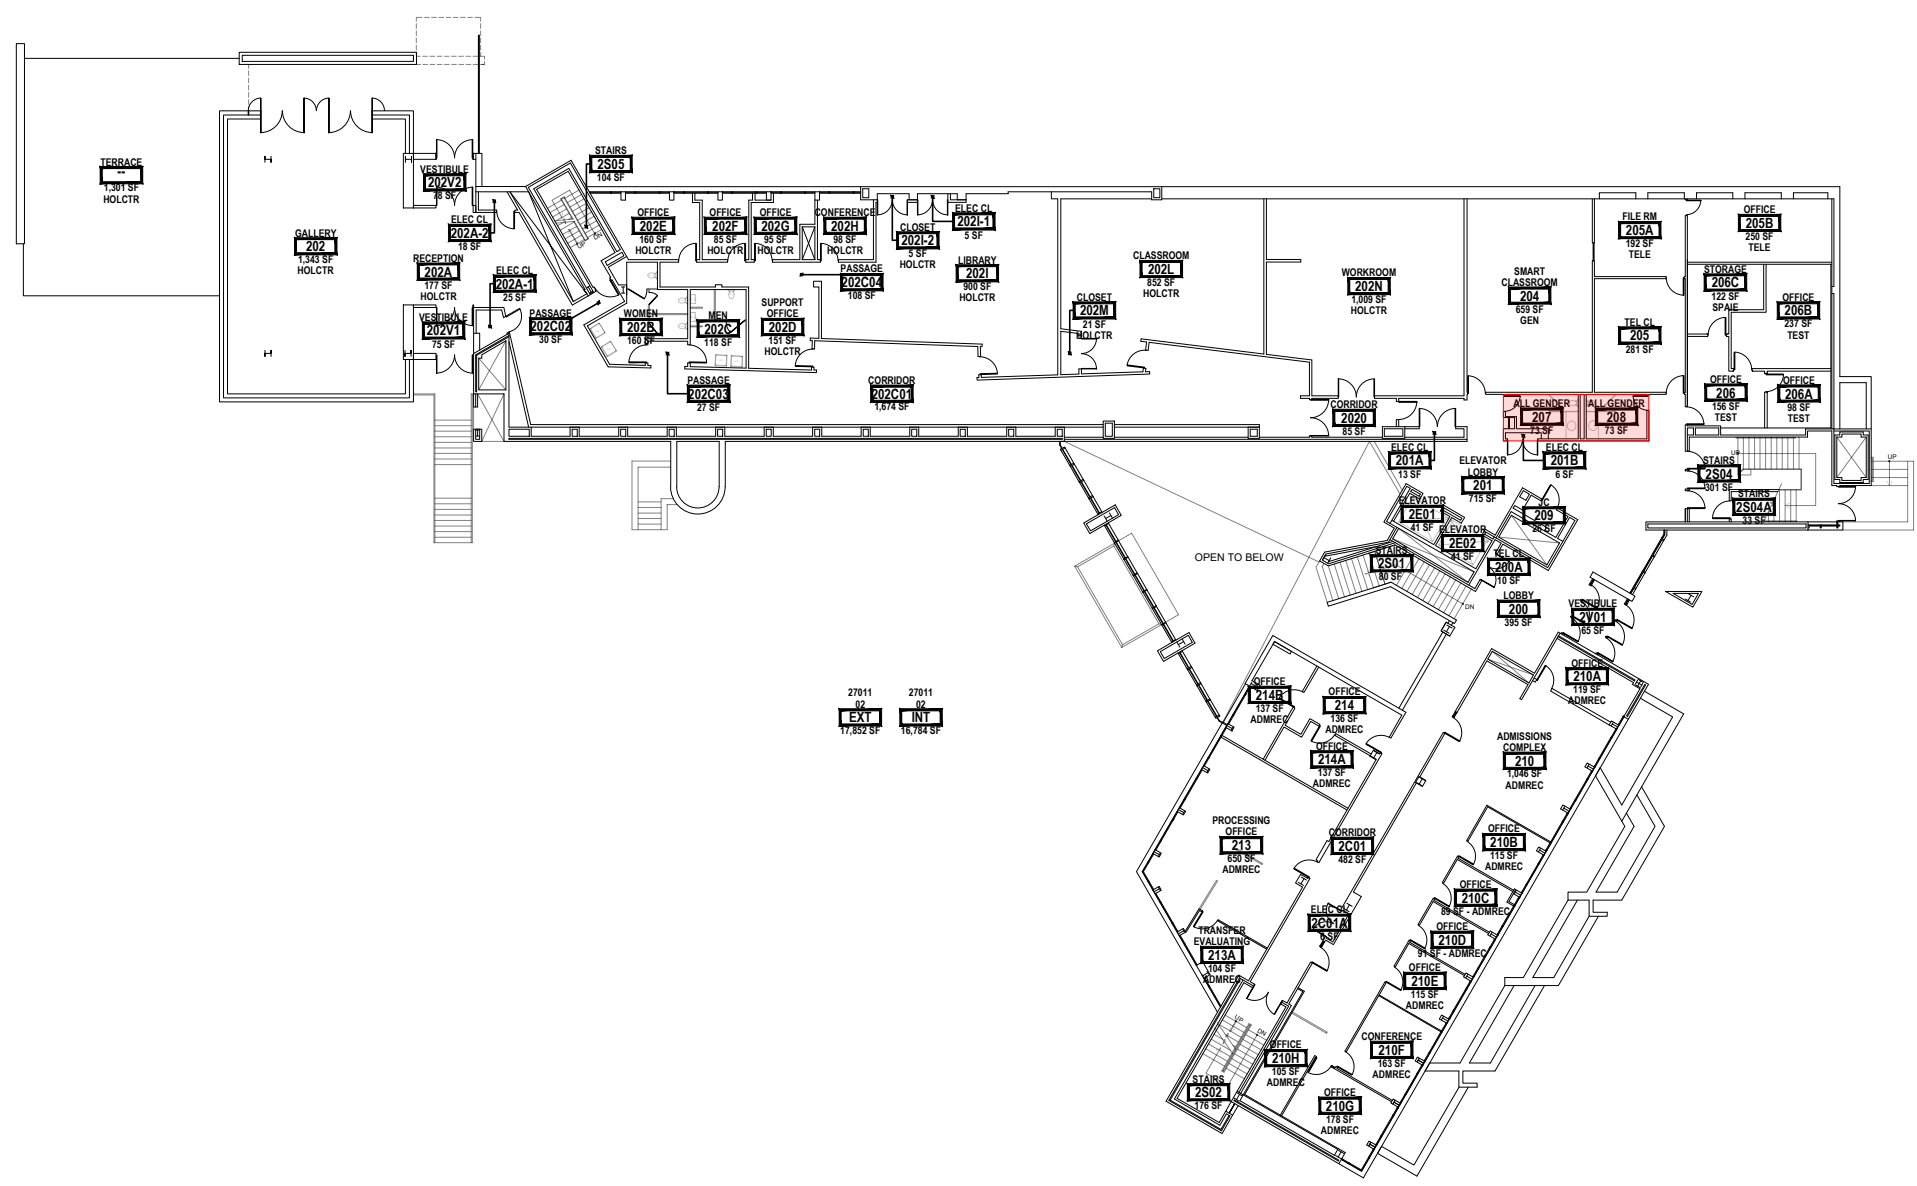

# CAMPUS WIDE GENDER NEUTRAL RESTROOM LOCATIONS

A1 ADMINISTRATION 207 - 208  
Scale: 1/32" = 1'

A2 ADMINISTRATION 303T  
Scale: 1/32" = 1'

A3 ADMINISTRATION 404  
Scale: 1/32" = 1'

G GYM 109H - 109K  
Scale: 1/32" = 1'

L LIBRARY 414  
Scale: 1/32" = 1'

M MEDICAL ARTS 348  
Scale: 1/32" = 1'

S SCIENCE 138  
Scale: 1/32" = 1'

SR SERVICE 113  
Scale: 1/32" = 1'

T TECHNOLOGY 06  
Scale: 1/32" = 1'

Y SERVICE 10  
Scale: 1/32" = 1'

Z SERVICE 106 - 107  
Scale: 1/32" = 1'

LEGEND:  
GENDER NEUTRAL LOCATIONS