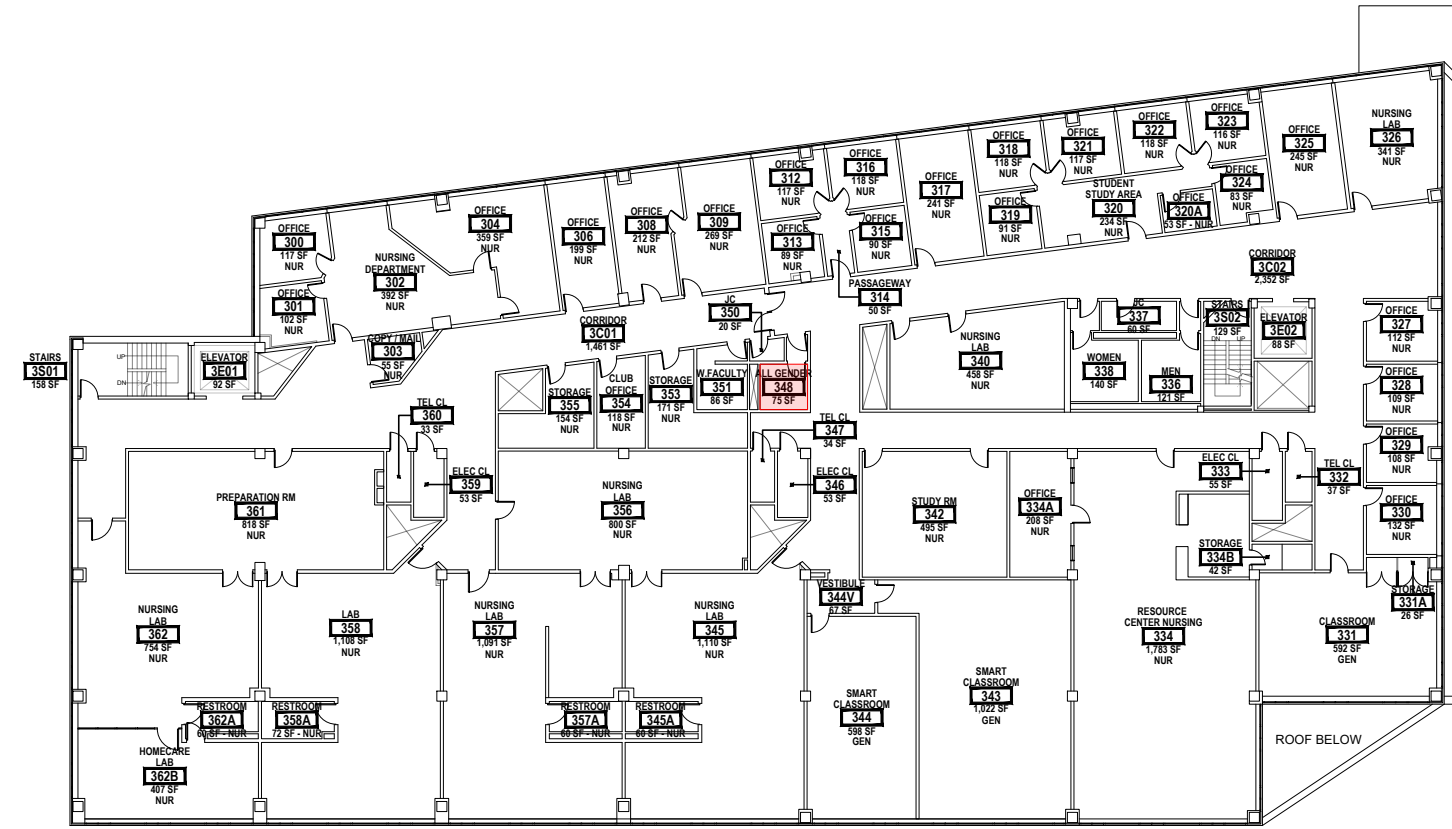

# CAMPUS WIDE GENDER NEUTRAL RESTROOM LOCATIONS

A1 ADMINISTRATION 207 - 208  
Scale: 1/32" = 1'

A2 ADMINISTRATION 303T  
Scale: 1/32" = 1'

A3 ADMINISTRATION 404  
Scale: 1/32" = 1'

G GYM 109H - 109K  
Scale: 1/32" = 1'

L LIBRARY 414  
Scale: 1/32" = 1'

M MEDICAL ARTS 348  
Scale: 1/32" = 1'

S SCIENCE 138  
Scale: 1/32" = 1'

SR SERVICE 113  
Scale: 1/32" = 1'

T TECHNOLOGY 06  
Scale: 1/32" = 1'

Y SERVICE 10  
Scale: 1/32" = 1'

Z SERVICE 106 - 107  
Scale: 1/32" = 1'

LEGEND:  
GENDER NEUTRAL LOCATIONS