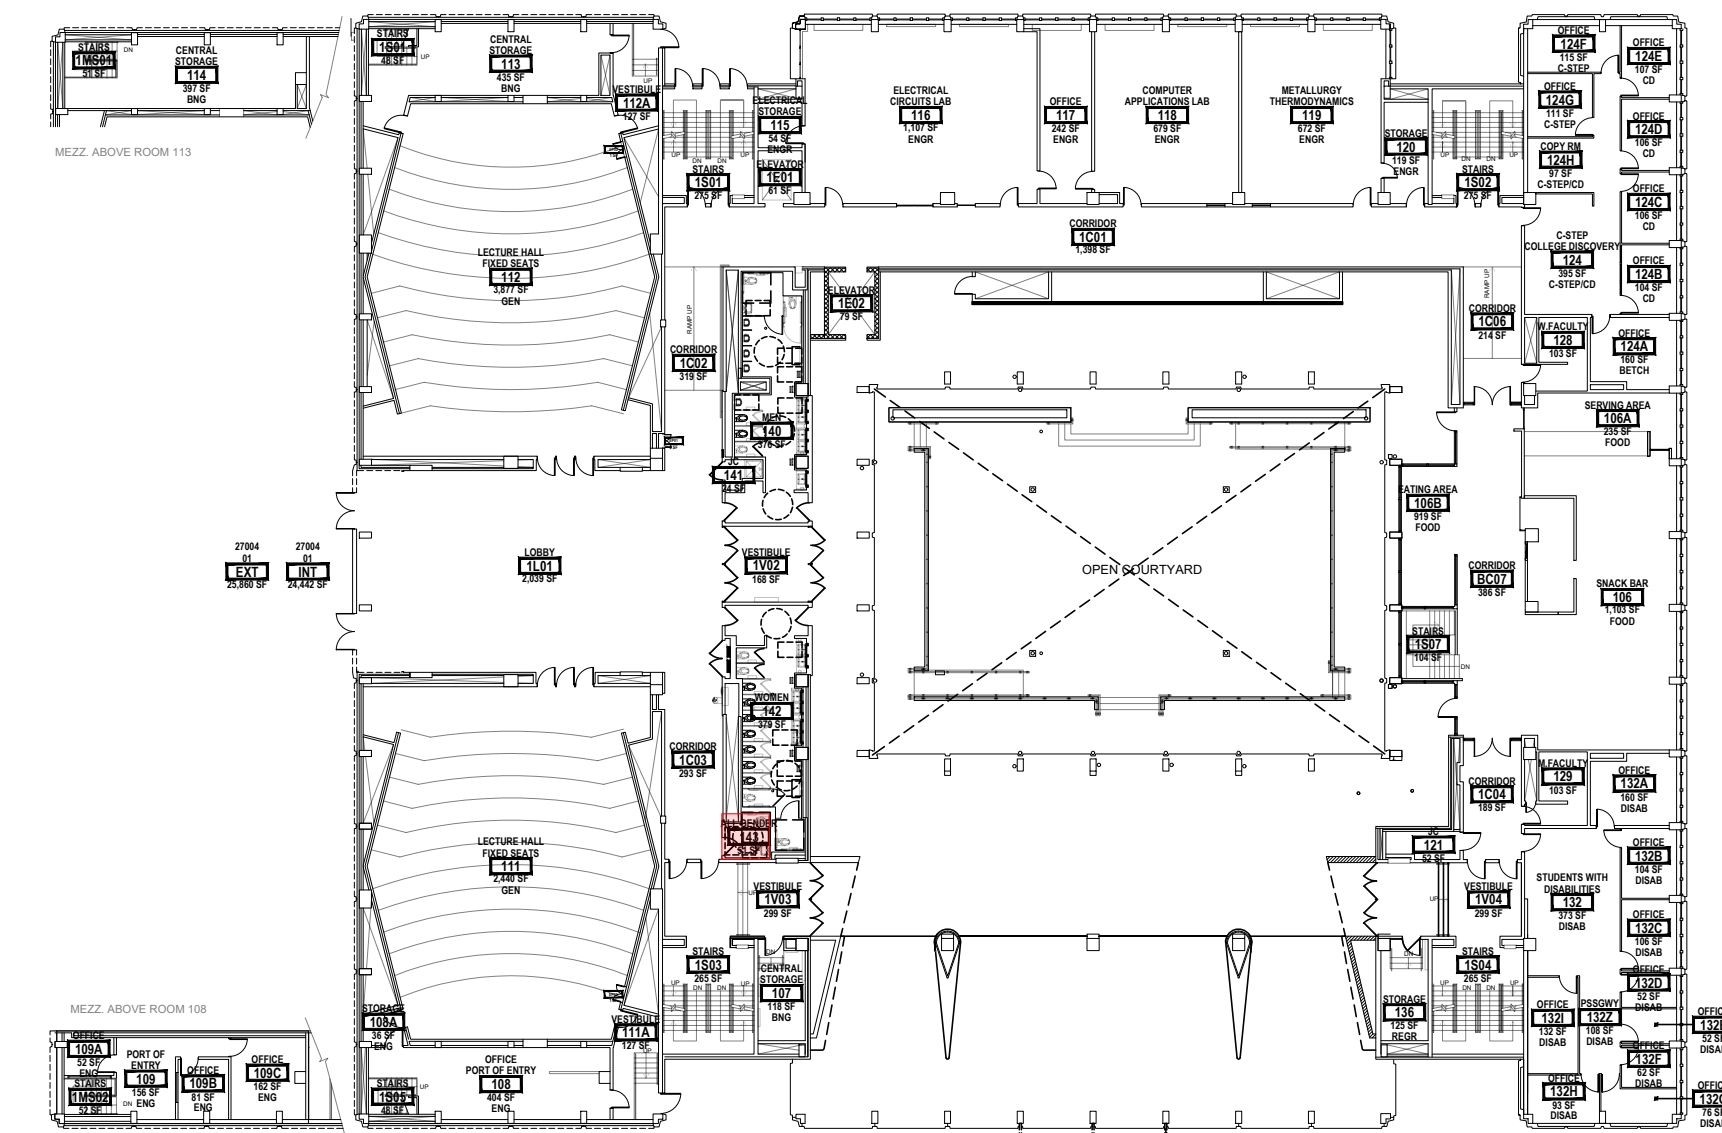

# CAMPUS WIDE GENDER NEUTRAL RESTROOM LOCATIONS

A1 ADMINISTRATION 207 - 208  
Scale: 1/32" = 1'

A2 ADMINISTRATION 303T  
Scale: 1/32" = 1'

A3 ADMINISTRATION 404  
Scale: 1/32" = 1'

G GYM 109H - 109K  
Scale: 1/32" = 1'

L LIBRARY 414  
Scale: 1/32" = 1'

M MEDICAL ARTS 348  
Scale: 1/32" = 1'

S SCIENCE 138  
Scale: 1/32" = 1'

SR SERVICE 113  
Scale: 1/32" = 1'

T TECHNOLOGY 06  
Scale: 1/32" = 1'

Y SERVICE 10  
Scale: 1/32" = 1'

Z SERVICE 106 - 107  
Scale: 1/32" = 1'

LEGEND:  
GENDER NEUTRAL LOCATIONS