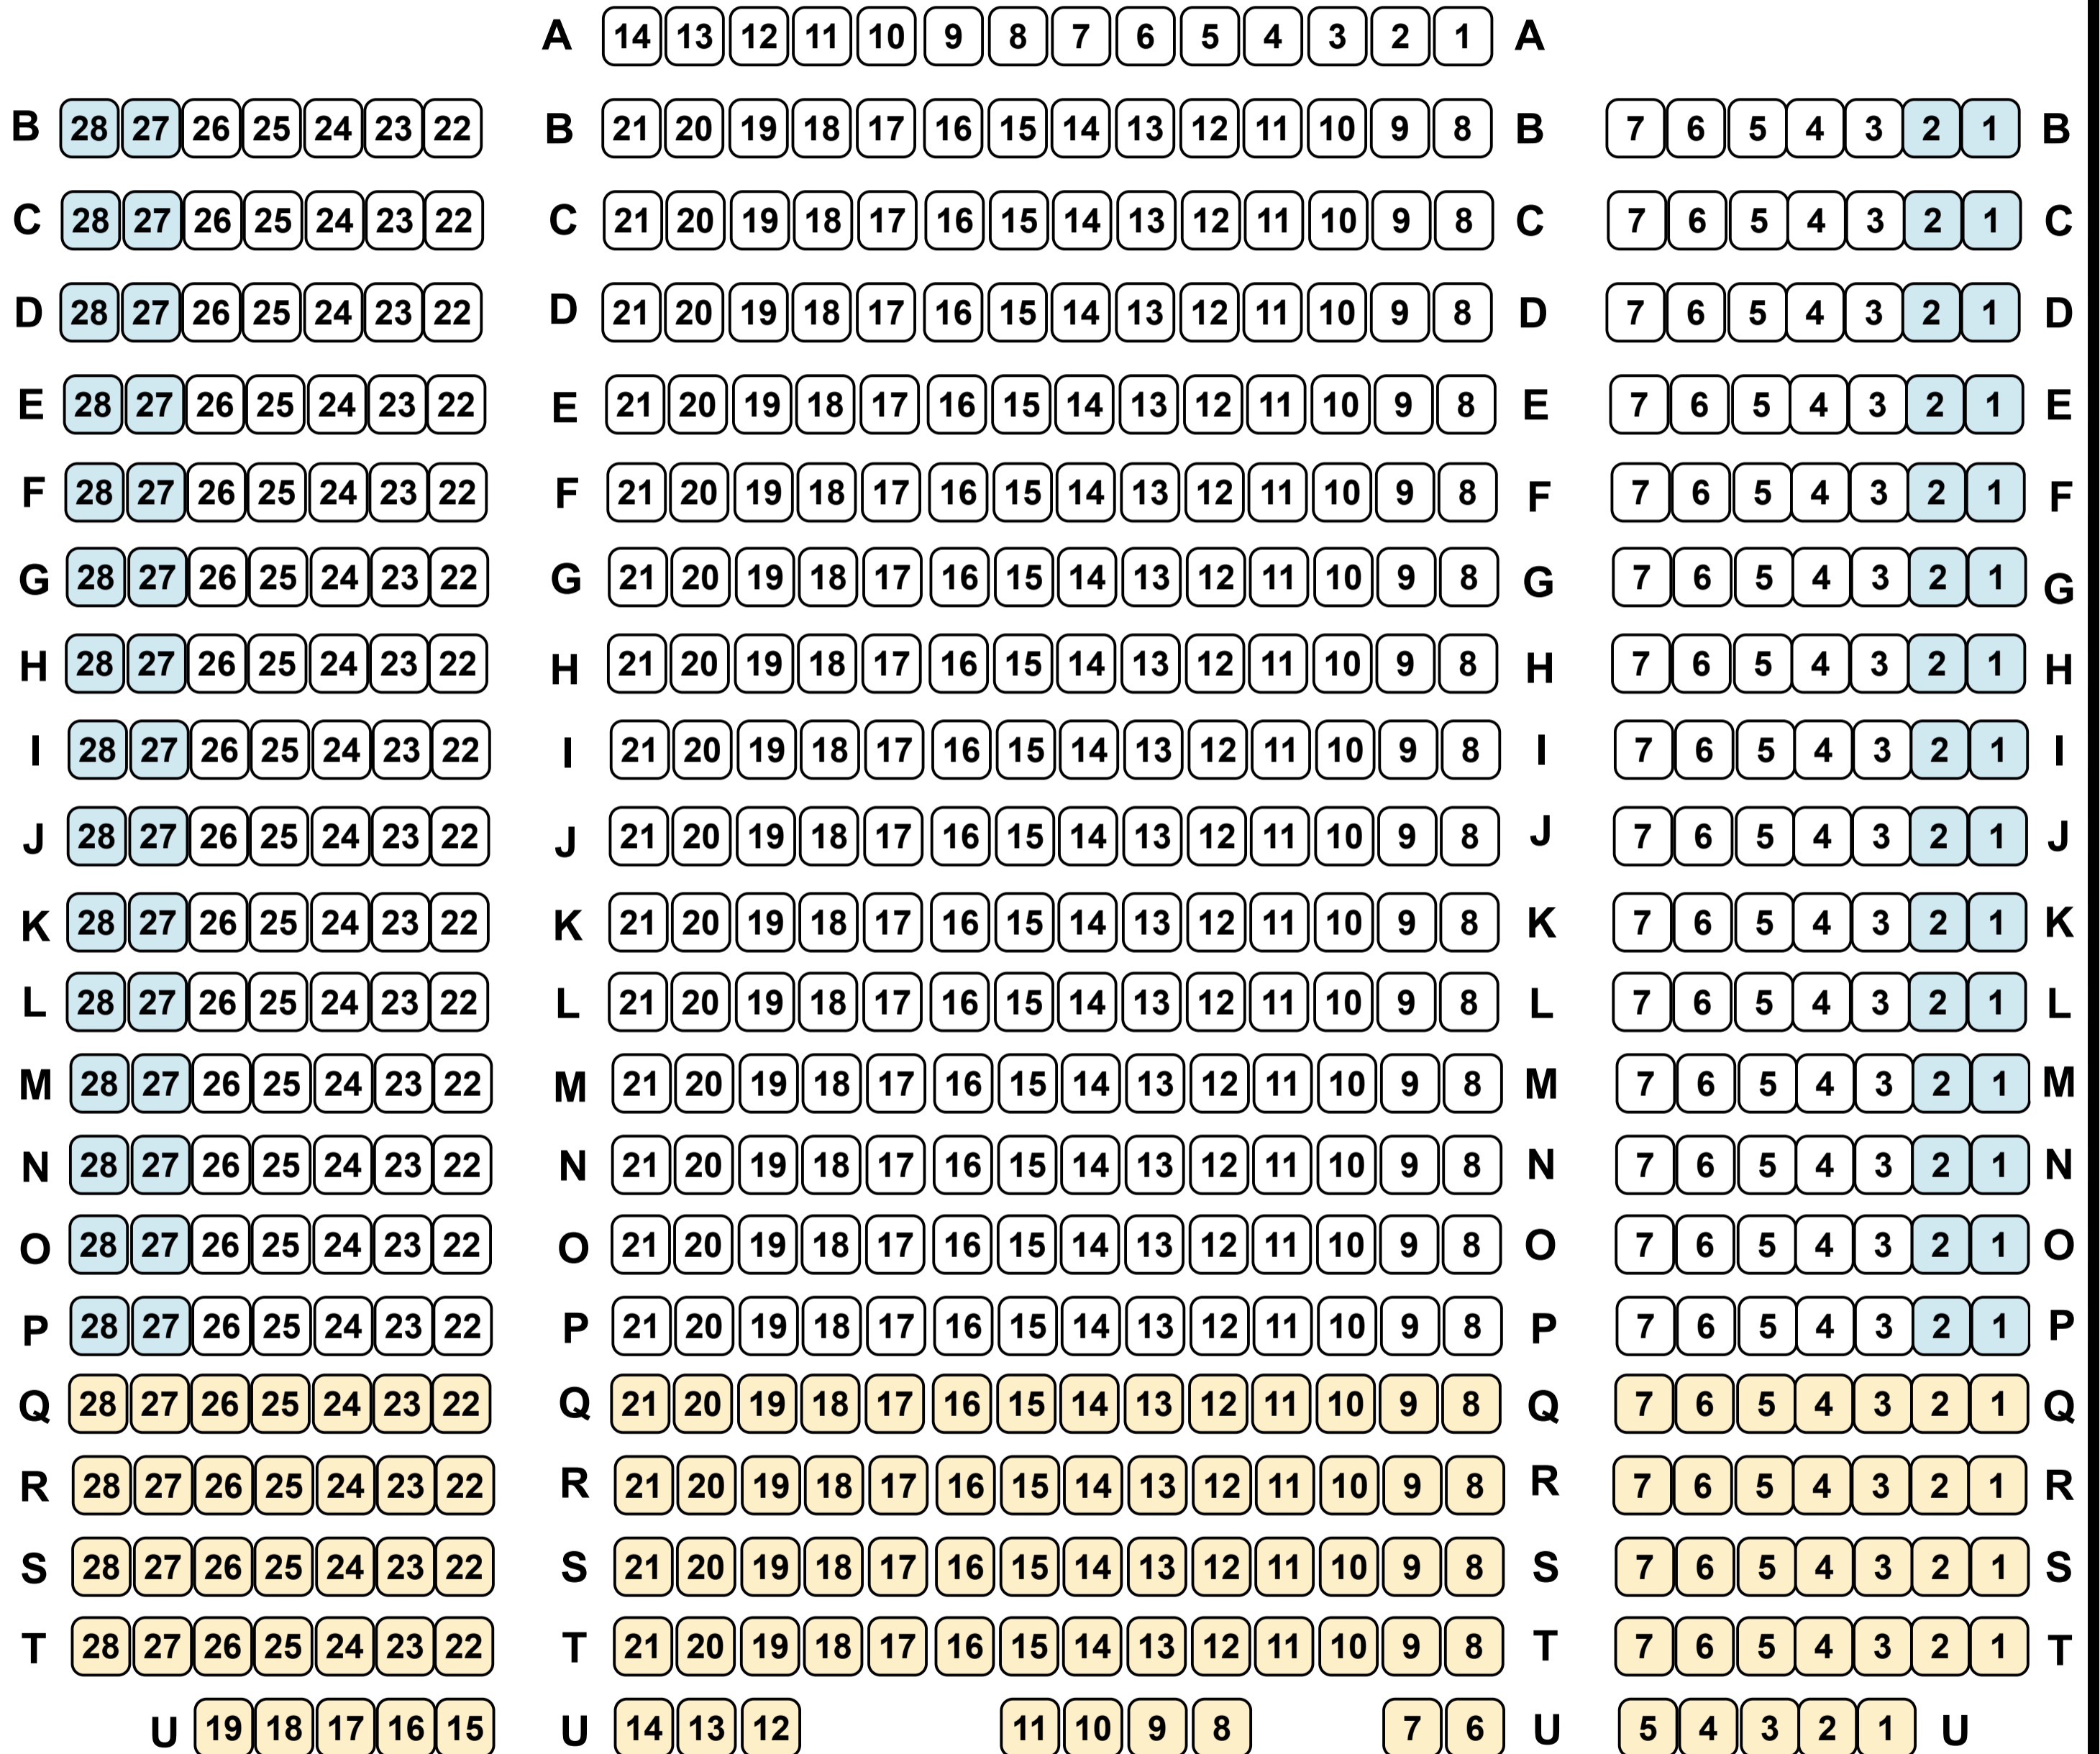

MARILLAC HALL STAGE

- ORCHESTRA
- REAR ORCHESTRA
- SIDE VIEW