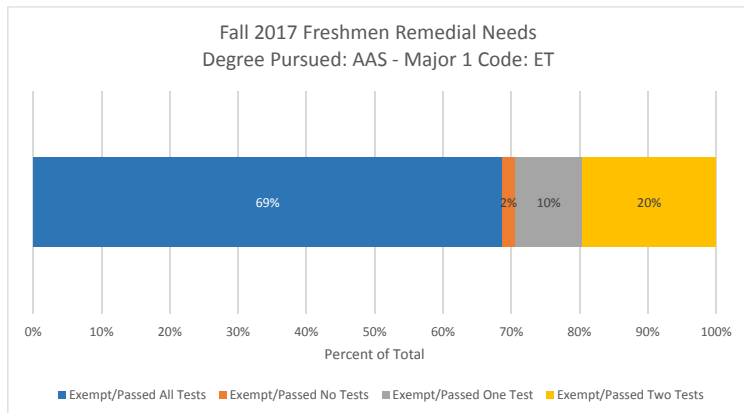

Program Dashboard - Degree Pursued: AAS - Major 1 Program Code: ET

Program Dashboard - Degree Pursued: AAS - Major 1 Program Code: ET