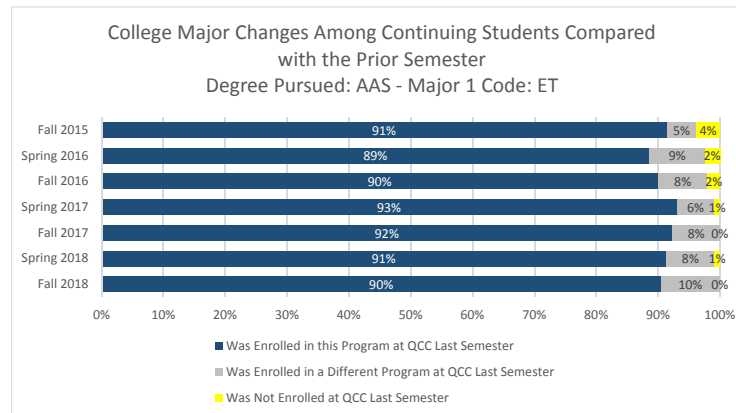

Program Dashboard - Degree Pursued: AAS - Major 1 Program Code: ET

Program Dashboard - Degree Pursued: AAS - Major 1 Program Code: ET