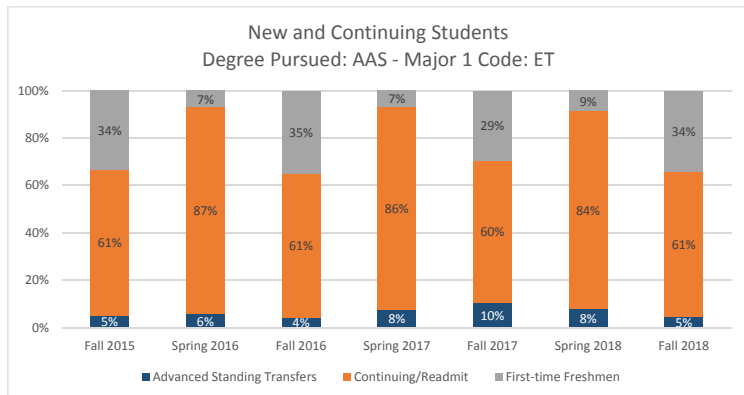

Program Dashboard - Degree Pursued: AAS - Major 1 Program Code: ET

Program Dashboard - Degree Pursued: AAS - Major 1 Program Code: ET