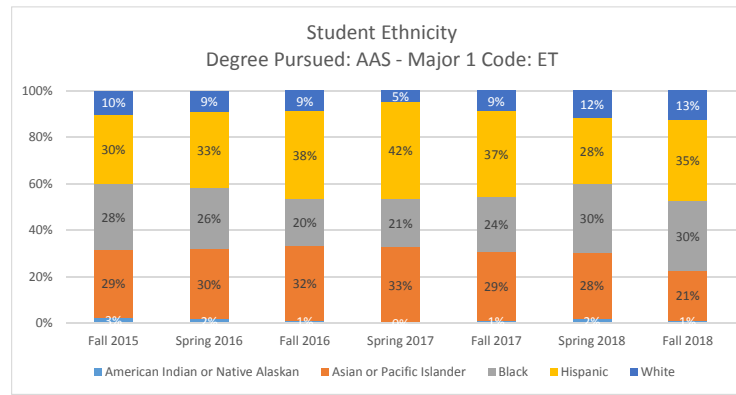

Program Dashboard - Degree Pursued: AAS - Major 1 Program Code: ET

Program Dashboard - Degree Pursued: AAS - Major 1 Program Code: ET