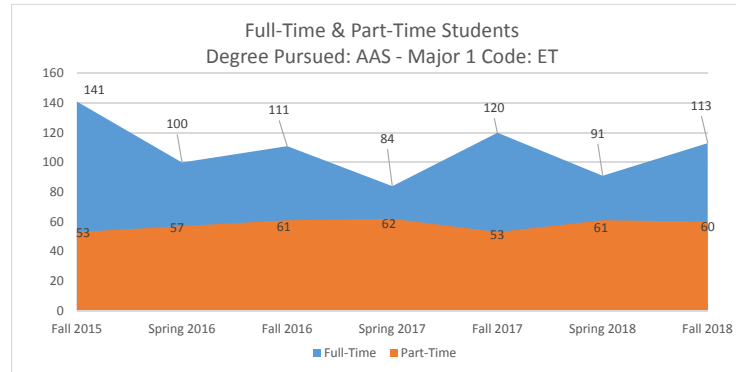

Program Dashboard - Degree Pursued: AAS - Major 1 Program Code: ET

Program Dashboard - Degree Pursued: AAS - Major 1 Program Code: ET